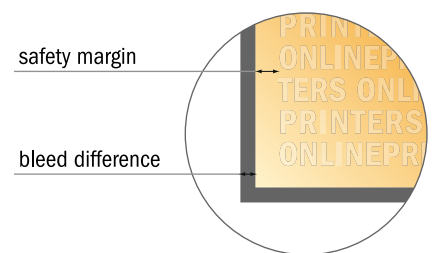

Catalogs

4.75" x 4.75"

Sequence of pages

Create pages consecutively as individual pages.

finished product

- Data format (incl. 0.10 in bleed): 4.95 x 4.95 in

- Trimmed size: 4.75 x 4.75 in

- **Safety margin**
Maintaining 0.2 in space between the text/information and the edge of the trimmed format prevents undesirable cuts.

Please note:

- Allow for trim allowance and safety margin according to instructions.
- Arrange background graphics, images or graphics up to the edge of the data format.
- Tolerances may occur during production due to cutting, punching and folding processes.
- This sketch is not drawn to scale.
- Print Files: Instructions and templates can be found under the menu item "Print Files" at www.onlineprinters.com.