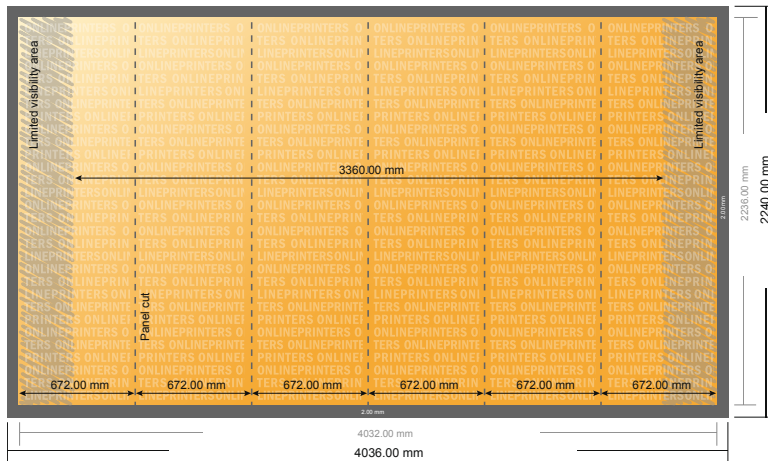

Pop-up displays, print only

curved, 403,6 x 224.0 cm

- **Data format**
(incl. 2.00 mm bleed):
403.60 x 224.00 cm
- **Trimmed size:**
403.20 x 223.60 cm
- **Safety margin**
Maintaining 4 mm space between the text/information and the edge of the trimmed format prevents undesirable cuts.

Please note:

- Allow for trim allowance and safety margin according to instructions.
- Arrange background graphics, images or graphics up to the edge of the data format.
- Tolerances may occur during production due to cutting, punching and folding processes.
- This sketch is not drawn to scale.
- Printing data: Instructions and templates can be found under the menu item "Printing data" at www.onlineprinters.com.