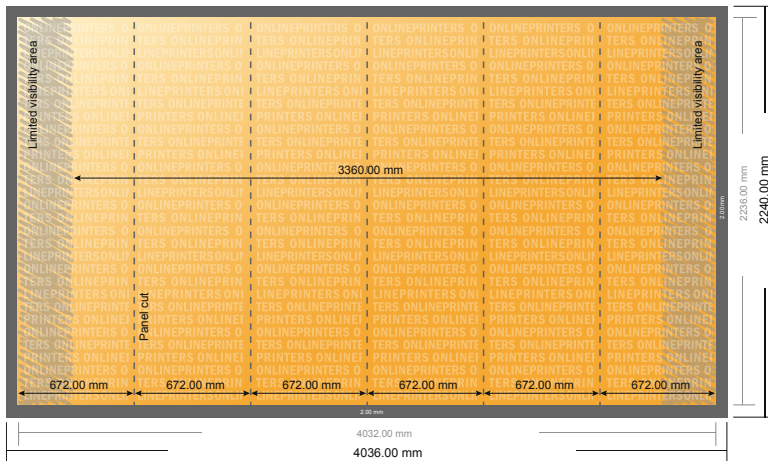

Pop-up displays, incl. print curved, 403,6 x 224.0 cm

- Data format (incl. 2.00 mm bleed): 403.60 x 224.00 cm
- Trimmed size: 403.20 x 223.60 cm
- Safety margin
Maintaining 4 mm space between the text/information and the edge of the trimmed format prevents undesirable cuts.

Please note:

- Allow for trim allowance and safety margin according to instructions.
- Arrange background graphics, images or graphics up to the edge of the data format.
- Tolerances may occur during production due to cutting, punching and folding processes.
- This sketch is not drawn to scale.
- Printing data: Instructions and templates can be found under the menu item "Printing data" at www.onlineprinters.com.