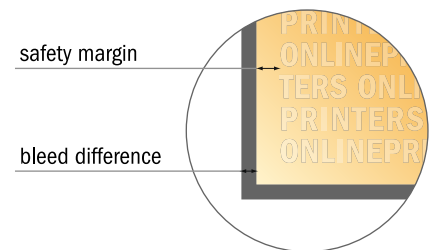

Pop-up displays, incl. print curved, 403,6 x 224.0 cm

- Data format (incl. 2.00 mm bleed): 403.60 x 224.00 cm
- Trimmed size: 403.20 x 223.60 cm
- Safety margin
Maintaining 4 mm space between the text/information and the edge of the trimmed format prevents undesirable cuts.

Please note:

- Allow for trim allowance and safety margin according to instructions.
- Arrange background graphics, images or graphics up to the edge of the data format.
- Tolerances may occur during production due to cutting, punching and folding processes.
- This sketch is not drawn to scale.
- Printing data: Instructions and templates can be found under the menu item "Printing data" at www.onlineprinters.com.