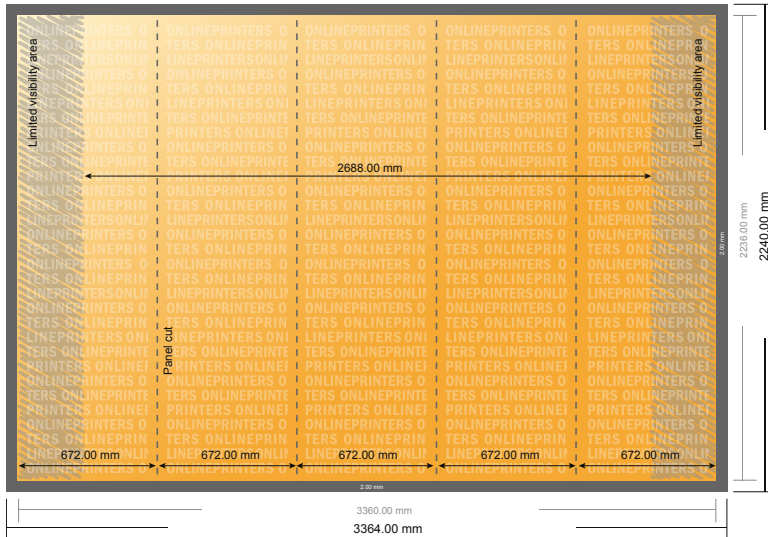

## Pop-up displays, incl. print curved, 336.4 x 224.0 cm

- Data format (incl. 2.00 mm bleed): 336.40 x 224.00 cm

- Trimmed size: 336.00 x 223.60 cm

- **Safety margin**  
Maintaining 4 mm space between the text/information and the edge of the trimmed format prevents undesirable cuts.

### Please note:

- Allow for trim allowance and safety margin according to instructions.
- Arrange background graphics, images or graphics up to the edge of the data format.
- Tolerances may occur during production due to cutting, punching and folding processes.
- This sketch is not drawn to scale.
- Printing data: Instructions and templates can be found under the menu item "Printing data" at [www.onlineprinters.com](http://www.onlineprinters.com).