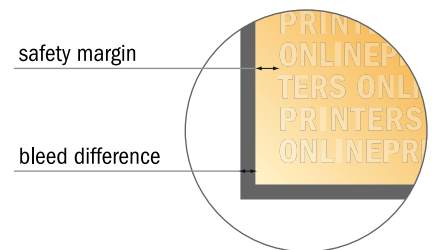

## Pop-up displays, incl. print curved, 336.4 x 224.0 cm

- Data format (incl. 2.00 mm bleed): 336.40 x 224.00 cm

- Trimmed size: 336.00 x 223.60 cm

- **Safety margin**  
Maintaining 4 mm space between the text/information and the edge of the trimmed format prevents undesirable cuts.

### Please note:

- Allow for trim allowance and safety margin according to instructions.
- Arrange background graphics, images or graphics up to the edge of the data format.
- Tolerances may occur during production due to cutting, punching and folding processes.
- This sketch is not drawn to scale.
- Printing data: Instructions and templates can be found under the menu item "Printing data" at [www.onlineprinters.com](http://www.onlineprinters.com).