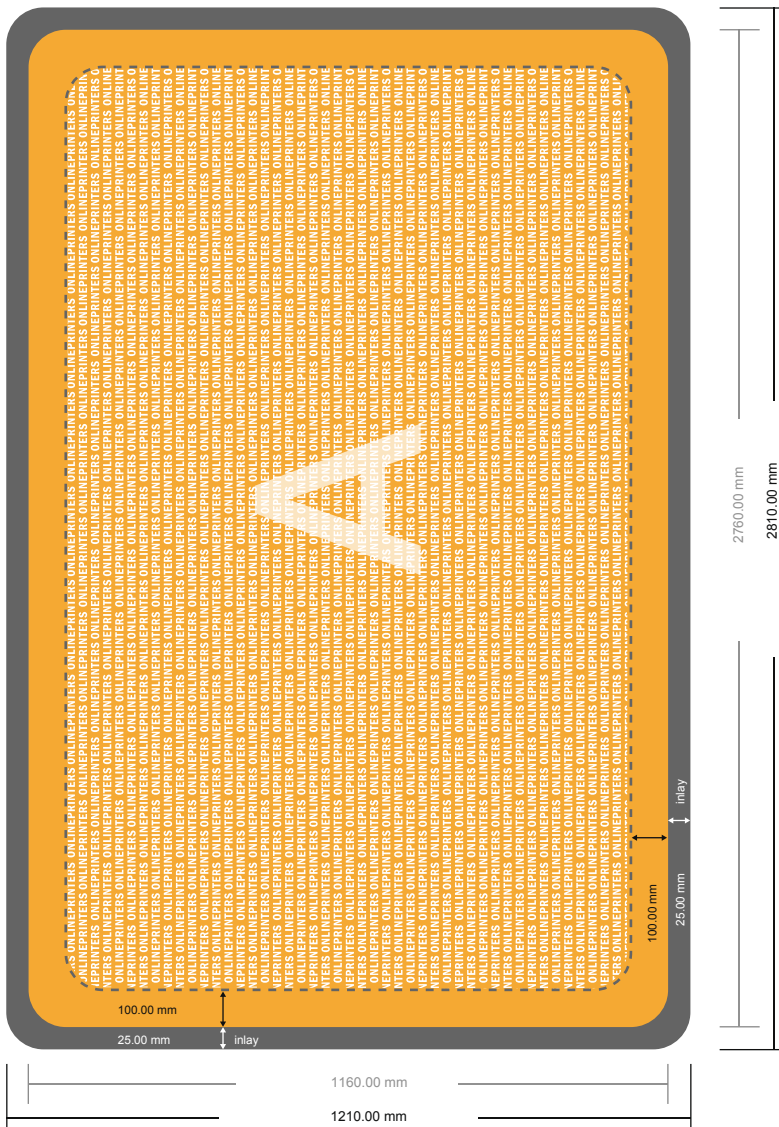

Stretch fabric, print only

curved, 500,0 x 230,0 cm

Format view rotated by 90 degrees.

- Data format (incl. 25.00 mm inlay): 281.00 x 121.00 cm

- Trimmed size: 276.00 x 116.00 cm

- **Safety margin**
Maintaining 100 mm space between the text/information and the edge of the trimmed format prevents undesirable cuts.

Please note:

- Allow for trim allowance and safety margin according to instructions.
- Arrange background graphics, images or graphics up to the edge of the data format.
- Tolerances may occur during production due to cutting, punching and folding processes.
- This sketch is not drawn to scale.
- Printing data: Instructions and templates can be found under the menu item "Printing data" at www.onlineprinters.com.