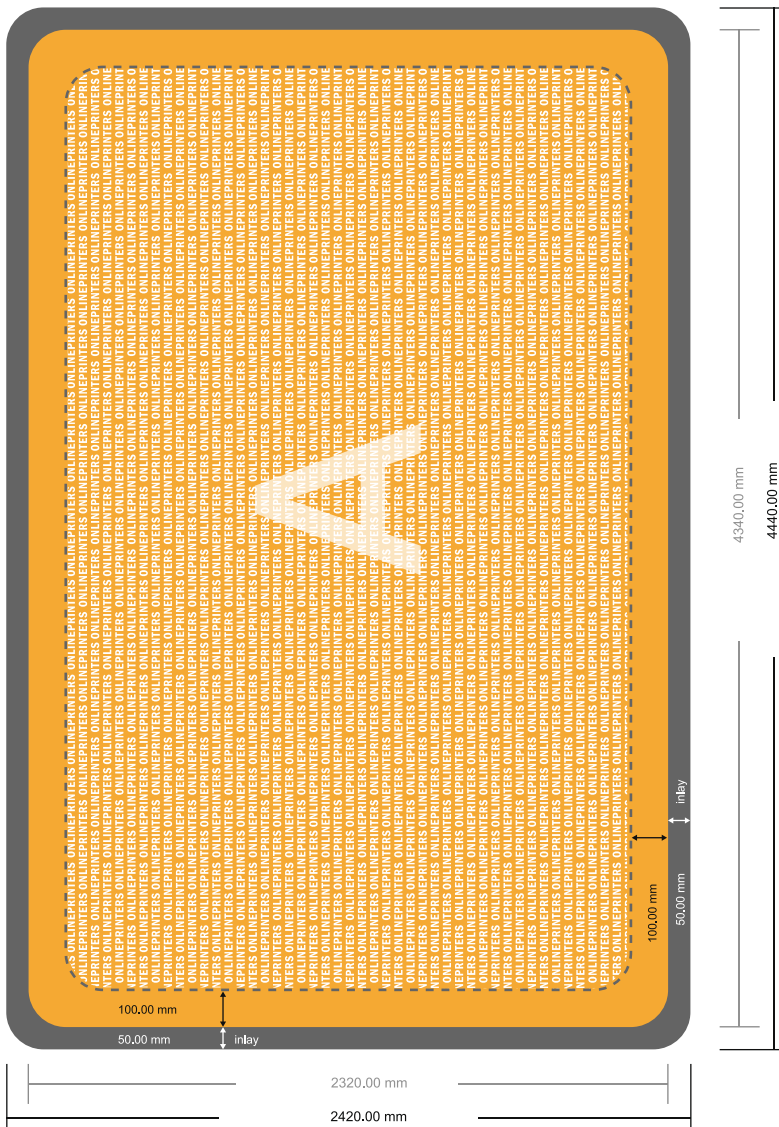

## Stretch fabric display

curved, 400,0 x 230,0 cm

Format view rotated by 90 degrees.

- Data format (incl. 50.00 mm inlay): 444.00 x 242.00 cm

- Trimmed size: 434.00 x 232.00 cm

- Safety margin  
Maintaining 100 mm space between the text/information and the edge of the trimmed format prevents undesirable cuts.

### Please note:

- Allow for trim allowance and safety margin according to instructions.
- Arrange background graphics, images or graphics up to the edge of the data format.
- Tolerances may occur during production due to cutting, punching and folding processes.
- This sketch is not drawn to scale.
- Printing data: Instructions and templates can be found under the menu item "Printing data" at [www.onlineprinters.com](http://www.onlineprinters.com).