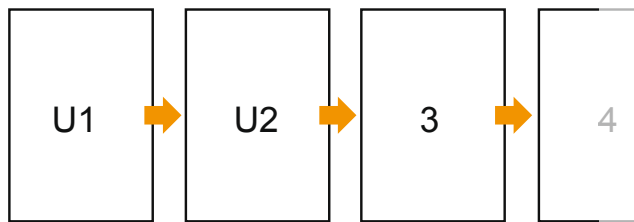

Saddle-stitched menus

A5 • Portrait

Sequence of pages

Create pages consecutively as individual pages.

finished product

- Data format
(incl. 2.00 mm bleed):
15.20 x 21.40 cm
- Trimmed size (open):
29.60 x 21.00 cm
- Trimmed size (closed):
14.80 x 21.00 cm

- **Safety margin**
Maintaining 4 mm space between the text/information and the edge of the trimmed format prevents undesirable cuts.

Please note:

- Allow for trim allowance and safety margin according to instructions.
- Arrange background graphics, images or graphics up to the edge of the data format.
- Tolerances may occur during production due to cutting, punching and folding processes.
- This sketch is not drawn to scale.
- Printing data: Instructions and templates can be found under the menu item "Printing data" at www.onlineprinters.com.