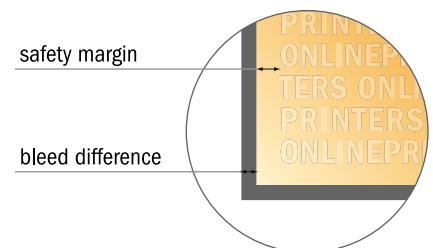

Saddle-stitched menus

A5 • Portrait

Sequence of pages

Create pages consecutively as individual pages.

finished product

- Data format
(incl. 2.00 mm bleed):
15.20 x 21.40 cm
- Trimmed size (open):
29.60 x 21.00 cm
- Trimmed size (closed):
14.80 x 21.00 cm

- **Safety margin**
Maintaining 4 mm space between the text/information and the edge of the trimmed format prevents undesirable cuts.

Please note:

- Allow for trim allowance and safety margin according to instructions.
- Arrange background graphics, images or graphics up to the edge of the data format.
- Tolerances may occur during production due to cutting, punching and folding processes.
- This sketch is not drawn to scale.
- Printing data: Instructions and templates can be found under the menu item "Printing data" at www.onlineprinters.com.