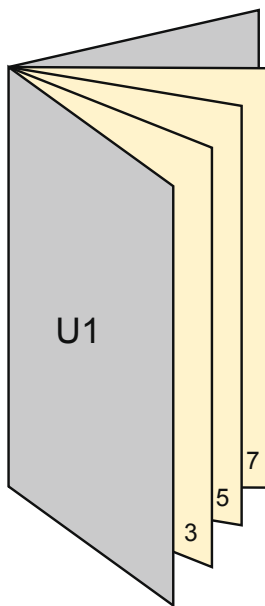

Saddle-stitched menus

A5 • Portrait

Sequence of pages

Create pages consecutively as individual pages.

finished product

- Data format
(incl. 2.00 mm bleed):
15.20 x 21.40 cm
- Trimmed size (open):
29.60 x 21.00 cm
- Trimmed size (closed):
14.80 x 21.00 cm

- **Safety margin**
Maintaining 4 mm space between the text/information and the edge of the trimmed format prevents undesirable cuts.

Please note:

- Allow for trim allowance and safety margin according to instructions.
- Arrange background graphics, images or graphics up to the edge of the data format.
- Tolerances may occur during production due to cutting, punching and folding processes.
- This sketch is not drawn to scale.
- Printing data: Instructions and templates can be found under the menu item "Printing data" at www.onlineprinters.com.