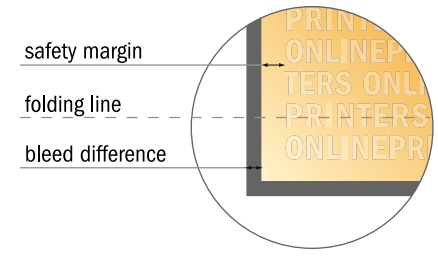

Folded menus

DL • Accordion fold • 6 pages

- Data format (incl. 2.00 mm bleed): 30.10 x 21.40 cm
- Trimmed size (open): 29.70 x 21.00 cm
- Trimmed size (closed): 9.90 x 21.00 cm

▪ **Safety margin**
Maintaining 4 mm space between the text/information and the edge of the trimmed format prevents undesirable cuts.

Please note:

- Allow for trim allowance and safety margin according to instructions.
- Arrange background graphics, images or graphics up to the edge of the data format.
- Tolerances may occur during production due to cutting, punching and folding processes.
- This sketch is not drawn to scale.
- Printing data: Instructions and templates can be found under the menu item "Printing data" at www.onlineprinters.com.