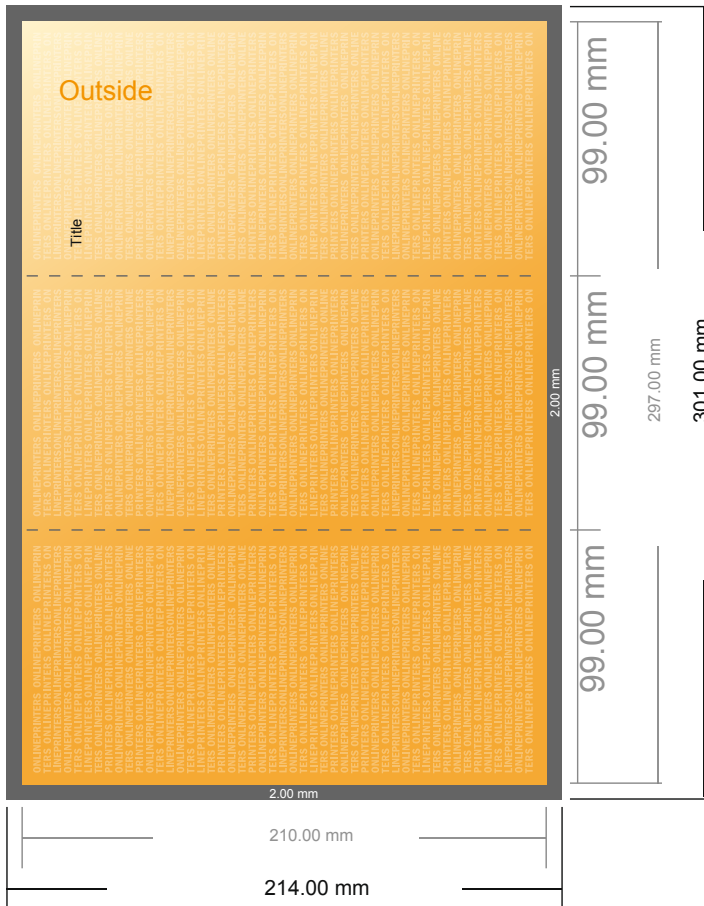

Folded menus

DL • Accordion fold • 6 pages

- Data format (incl. 2.00 mm bleed): 30.10 x 21.40 cm
- Trimmed size (open): 29.70 x 21.00 cm
- Trimmed size (closed): 9.90 x 21.00 cm

▪ **Safety margin**
Maintaining 4 mm space between the text/information and the edge of the trimmed format prevents undesirable cuts.

Please note:

- Allow for trim allowance and safety margin according to instructions.
- Arrange background graphics, images or graphics up to the edge of the data format.
- Tolerances may occur during production due to cutting, punching and folding processes.
- This sketch is not drawn to scale.
- Printing data: Instructions and templates can be found under the menu item "Printing data" at www.onlineprinters.com.