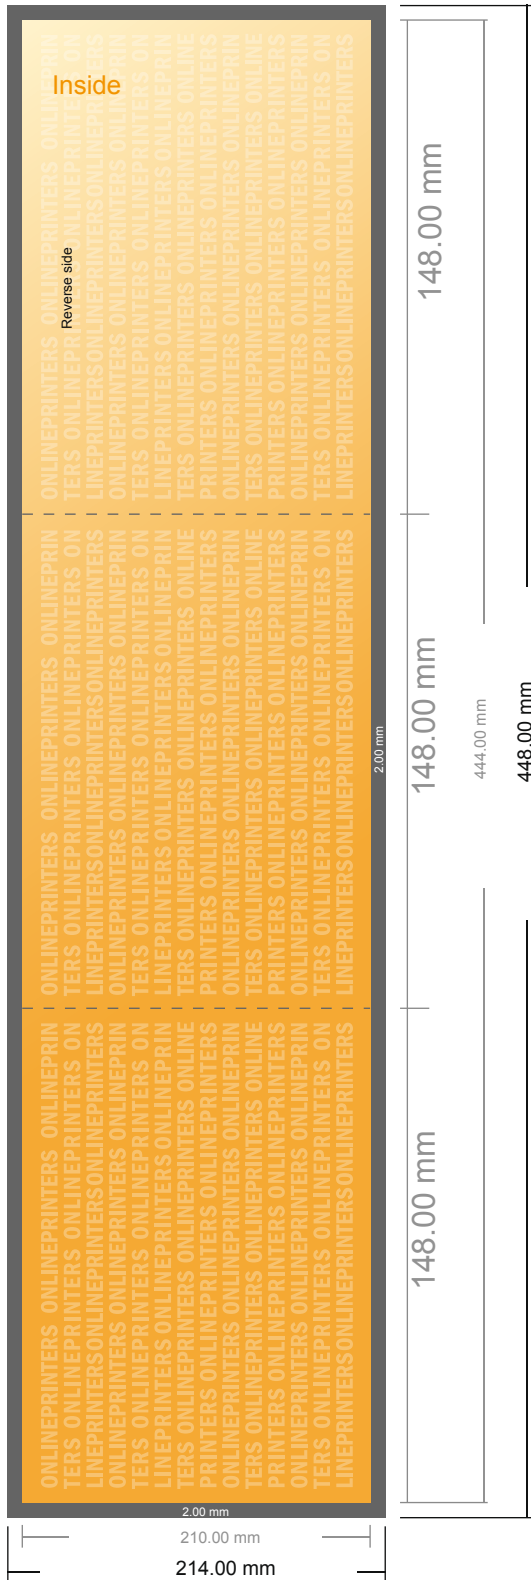

## Folded menus

A5 • Accordion fold • 6 pages

- Data format (incl. 2.00 mm bleed): 44.80 x 21.40 cm
- Trimmed size (open): 44.40 x 21.00 cm
- Trimmed size (closed): 14.80 x 21.00 cm

- **Safety margin**  
Maintaining 4 mm space between the text/information and the edge of the trimmed format prevents undesirable cuts.

### Please note:

- Allow for trim allowance and safety margin according to instructions.
- Arrange background graphics, images or graphics up to the edge of the data format.
- Tolerances may occur during production due to cutting, punching and folding processes.
- This sketch is not drawn to scale.
- Printing data: Instructions and templates can be found under the menu item "Printing data" at [www.onlineprinters.com](http://www.onlineprinters.com).