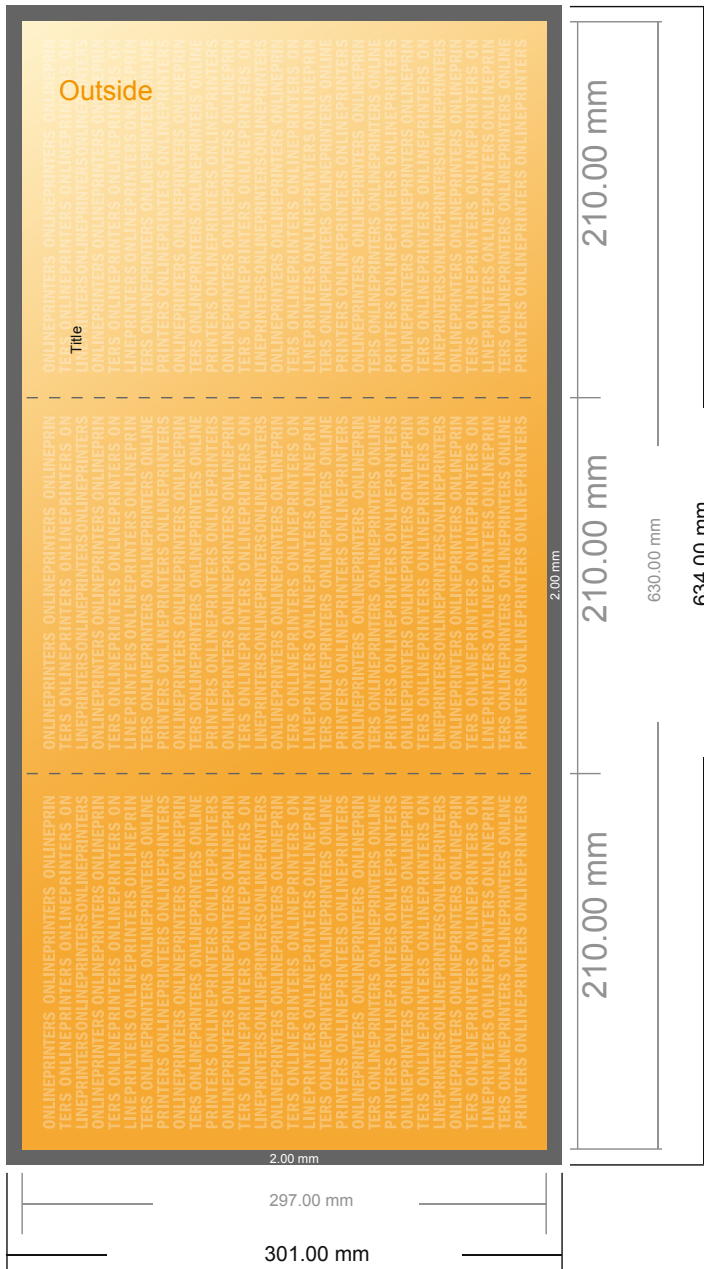

Folded menus

A4 • Accordion fold • 6 pages

- Data format
(incl. 2.00 mm bleed):
63.40 x 30.10 cm
- Trimmed size (open):
63.00 x 29.70 cm
- Trimmed size (closed):
21.00 x 29.70 cm

- **Safety margin**
Maintaining 4 mm space between the text/information and the edge of the trimmed format prevents undesirable cuts.

Please note:

- Allow for trim allowance and safety margin according to instructions.
- Arrange background graphics, images or graphics up to the edge of the data format.
- Tolerances may occur during production due to cutting, punching and folding processes.
- This sketch is not drawn to scale.
- Printing data: Instructions and templates can be found under the menu item "Printing data" at www.onlineprinters.com.