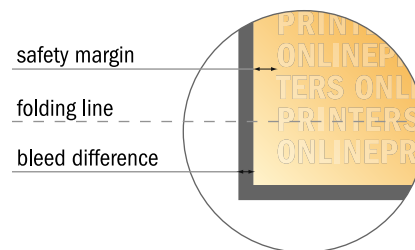

Folded menus

A4 • Accordion fold • 6 pages

- Data format
(incl. 2.00 mm bleed):
63.40 x 30.10 cm
- Trimmed size (open):
63.00 x 29.70 cm
- Trimmed size (closed):
21.00 x 29.70 cm

- **Safety margin**
Maintaining 4 mm space between the text/information and the edge of the trimmed format prevents undesirable cuts.

Please note:

- Allow for trim allowance and safety margin according to instructions.
- Arrange background graphics, images or graphics up to the edge of the data format.
- Tolerances may occur during production due to cutting, punching and folding processes.
- This sketch is not drawn to scale.
- Printing data: Instructions and templates can be found under the menu item "Printing data" at www.onlineprinters.com.