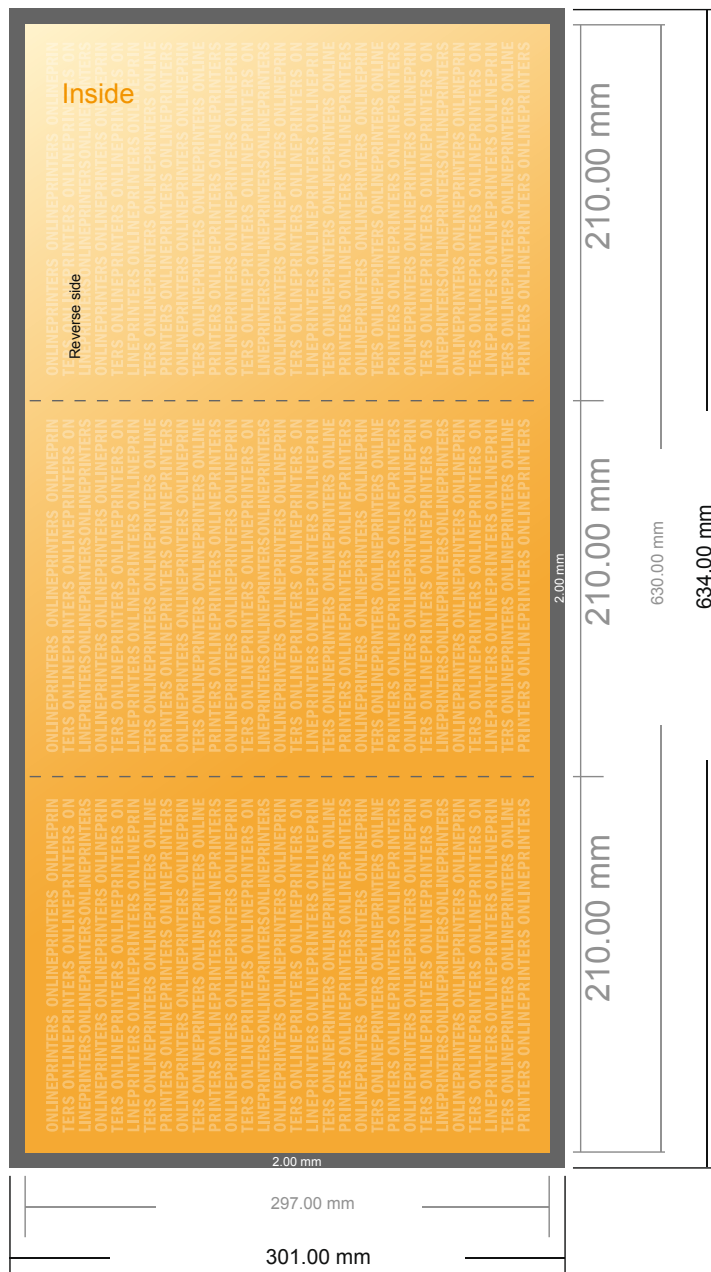

Folded menus

A4 • Accordion fold • 6 pages

- Data format
(incl. 2.00 mm bleed):
63.40 x 30.10 cm
- Trimmed size (open):
63.00 x 29.70 cm
- Trimmed size (closed):
21.00 x 29.70 cm

- **Safety margin**
Maintaining 4 mm space between the text/information and the edge of the trimmed format prevents undesirable cuts.

Please note:

- Allow for trim allowance and safety margin according to instructions.
- Arrange background graphics, images or graphics up to the edge of the data format.
- Tolerances may occur during production due to cutting, punching and folding processes.
- This sketch is not drawn to scale.
- Printing data: Instructions and templates can be found under the menu item "Printing data" at www.onlineprinters.com.