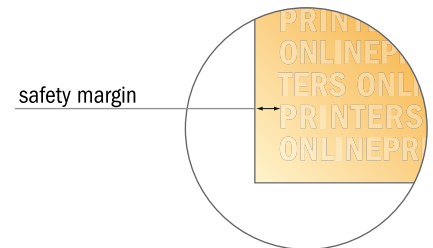

Please note:

- Allow for trim allowance and safety margin according to instructions.
- Arrange background graphics, images or graphics up to the edge of the data format.
- Tolerances may occur during production due to cutting, punching and folding processes.
- This sketch is not drawn to scale.
- Printing data: Instructions and templates can be found under the menu item "Printing data" at www.onlineprinters.com.

Envelopes

DIN-C4 • with window left

- **Data format:**
32.40 x 21.90 cm
- **Trimmed size:**
32.40 x 22.90 cm
- **Printable area:**
32.40 x 21.90 cm
- **Safety margin**
Maintaining 4 mm space between the text/information and the edge of the trimmed format prevents undesirable cuts.