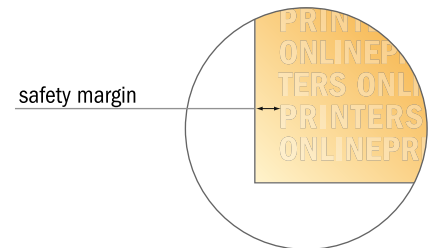

Envelopes

DIN-C4 • with window left

- Data format:
32.40 x 21.90 cm
- Trimmed size:
32.40 x 22.90 cm
- Printable area:
32.40 x 21.90 cm
- **Safety margin**
Maintaining 4 mm space between the text/information and the edge of the trimmed format prevents undesirable cuts.

Please note:

- Allow for trim allowance and safety margin according to instructions.
- Arrange background graphics, images or graphics up to the edge of the data format.
- Tolerances may occur during production due to cutting, punching and folding processes.
- This sketch is not drawn to scale.
- Printing data: Instructions and templates can be found under the menu item "Printing data" at www.onlineprinters.com.

Envelopes

DIN-C4 • with window left

- **Data format:**
32.40 x 21.90 cm
- **Trimmed size:**
32.40 x 22.90 cm
- **Printable area:**
32.40 x 21.90 cm
- **Safety margin**
Maintaining 4 mm space between the text/information and the edge of the trimmed format prevents undesirable cuts.