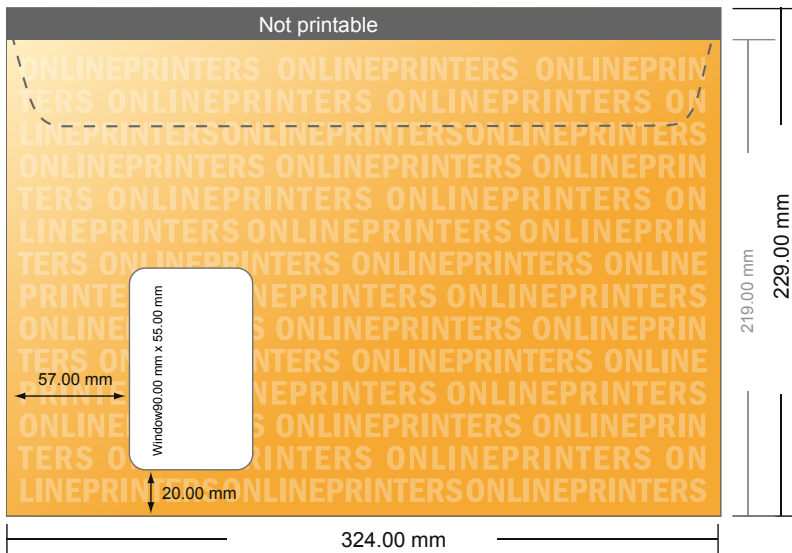

Envelopes

DIN-C4 • with window left

- Data format:
32.40 x 21.90 cm
- Trimmed size:
32.40 x 22.90 cm
- Printable area:
32.40 x 21.90 cm
- **Safety margin**
Maintaining 4 mm space between the text/information and the edge of the trimmed format prevents undesirable cuts.

Please note:

- Allow for trim allowance and safety margin according to instructions.
- Arrange background graphics, images or graphics up to the edge of the data format.
- Tolerances may occur during production due to cutting, punching and folding processes.
- This sketch is not drawn to scale.
- Printing data: Instructions and templates can be found under the menu item "Printing data" at www.onlineprinters.com.

Envelopes

DIN-C4 • with window left

- **Data format:**
32.40 x 21.90 cm
- **Trimmed size:**
32.40 x 22.90 cm
- **Printable area:**
32.40 x 21.90 cm
- **Safety margin**
Maintaining 4 mm space between the text/information and the edge of the trimmed format prevents undesirable cuts.