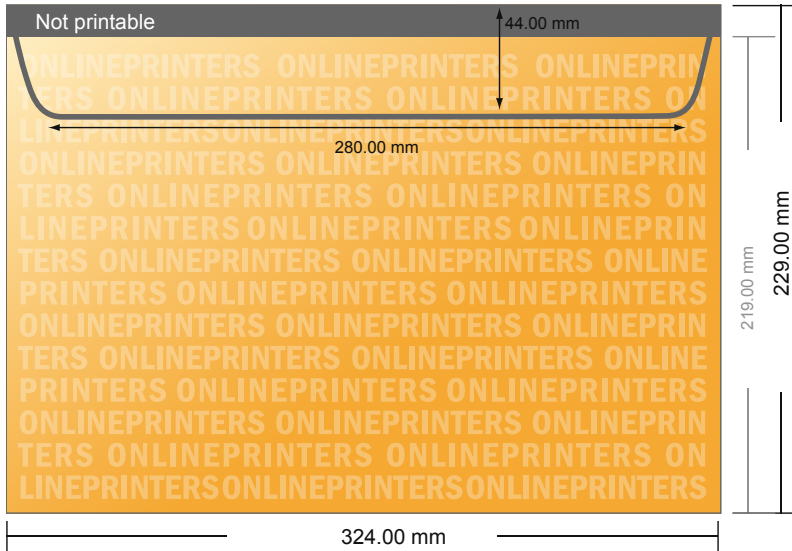

Envelopes

DIN-C4 • with window left

- Data format:
32.40 x 21.90 cm
- Trimmed size:
32.40 x 22.90 cm
- Printable area:
32.40 x 21.90 cm
- **Safety margin**
Maintaining 4 mm space between the text/information and the edge of the trimmed format prevents undesirable cuts.

Please note:

- Allow for trim allowance and safety margin according to instructions.
- Arrange background graphics, images or graphics up to the edge of the data format.
- Tolerances may occur during production due to cutting, punching and folding processes.
- This sketch is not drawn to scale.
- Printing data: Instructions and templates can be found under the menu item "Printing data" at www.onlineprinters.com.

Envelopes

DIN-C4 • with window left

- **Data format:**
32.40 x 21.90 cm
- **Trimmed size:**
32.40 x 22.90 cm
- **Printable area:**
32.40 x 21.90 cm
- **Safety margin**
Maintaining 4 mm space between the text/information and the edge of the trimmed format prevents undesirable cuts.