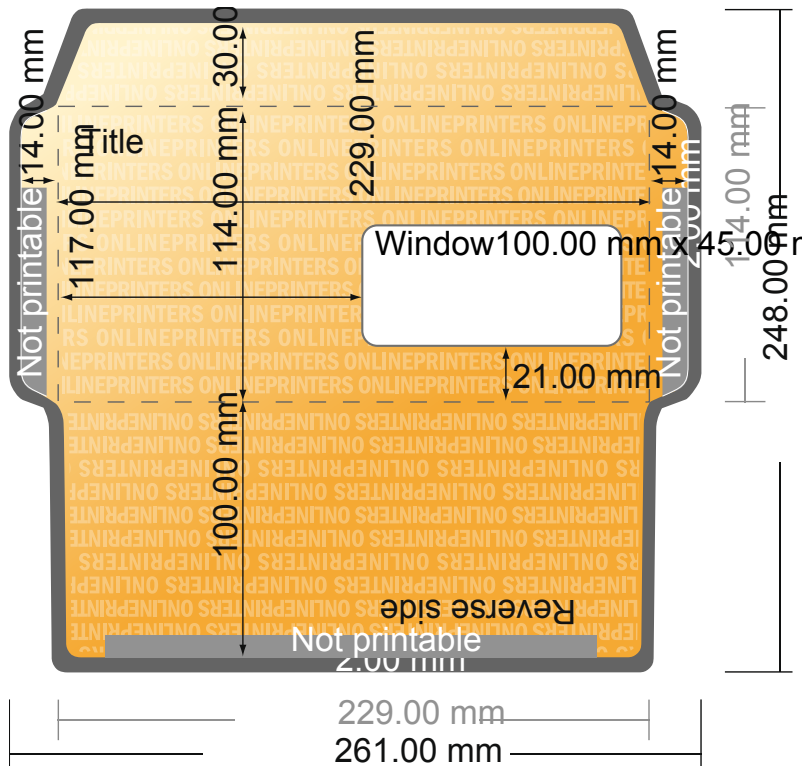

Envelopes

DIN C6/5 • with window right

- Data format (incl. 2.00 mm bleed): 26.10 x 24.80 cm
- Trimmed size: 22.90 x 11.40 cm
- Printable area: 26.10 x 24.80 cm
- **Safety margin**
Maintaining 4 mm space between the text/information and the edge of the trimmed format prevents undesirable cuts.

Please note:

- Allow for trim allowance and safety margin according to instructions.
- Arrange background graphics, images or graphics up to the edge of the data format.
- Tolerances may occur during production due to cutting, punching and folding processes.
- This sketch is not drawn to scale.
- Printing data: Instructions and templates can be found under the menu item "Printing data" at www.onlineprinters.com.