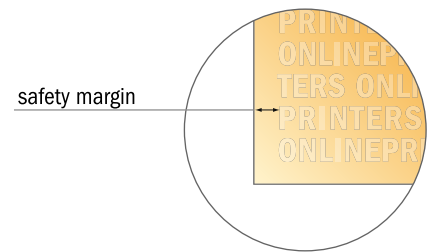

Mailers

DIN-C5 • without window

- **Trimmed size:**
16.20 x 22.90 cm
- **Printable area:**
15.20 x 22.90 cm
- **Safety margin**
Maintaining 4 mm space between the text/information and the edge of the trimmed format prevents undesirable cuts.

Please note:

- Allow for trim allowance and safety margin according to instructions.
- Arrange background graphics, images or graphics up to the edge of the data format.
- Tolerances may occur during production due to cutting, punching and folding processes.
- This sketch is not drawn to scale.
- Printing data: Instructions and templates can be found under the menu item "Printing data" at www.onlineprinters.com.