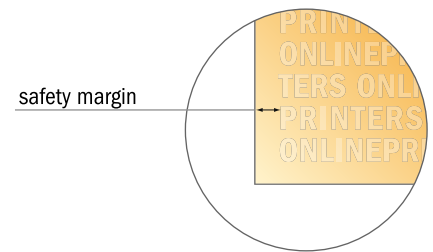

Please note:

- Allow for trim allowance and safety margin according to instructions.
- Arrange background graphics, images or graphics up to the edge of the data format.
- Tolerances may occur during production due to cutting, punching and folding processes.
- This sketch is not drawn to scale.
- Printing data: Instructions and templates can be found under the menu item "Printing data" at www.onlineprinters.com.

Mailers

DIN-C5 • without window

- **Trimmed size:**
16.20 x 22.90 cm
- **Printable area:**
15.20 x 22.90 cm
- **Safety margin**
Maintaining 4 mm space between the text/information and the edge of the trimmed format prevents undesirable cuts.