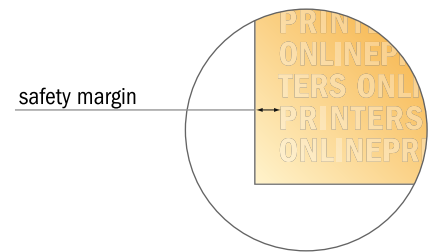

Mailers

DIN-B5 • without window

- **Trimmed size:**
17.60 x 25.00 cm
- **Printable area:**
16.60 x 25.00 cm
- **Safety margin**
Maintaining 4 mm space between the text/information and the edge of the trimmed format prevents undesirable cuts.

Please note:

- Allow for trim allowance and safety margin according to instructions.
- Arrange background graphics, images or graphics up to the edge of the data format.
- Tolerances may occur during production due to cutting, punching and folding processes.
- This sketch is not drawn to scale.
- Printing data: Instructions and templates can be found under the menu item "Printing data" at www.onlineprinters.com.

Mailers

DIN-B5 • without window

- Trimmed size:
17.60 x 25.00 cm
- Printable area:
16.60 x 25.00 cm
- **Safety margin**
Maintaining 4 mm space between the text/information and the edge of the trimmed format prevents undesirable cuts.