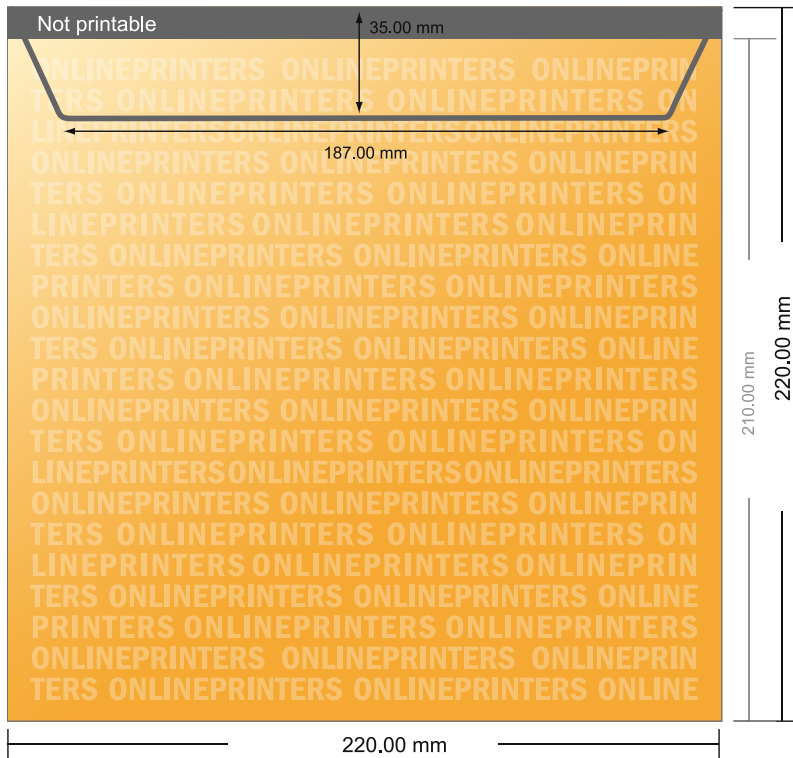

## Envelopes

A4-Square • without window

- Data format:  
22.00 x 22.00 cm
- Trimmed size:  
22.00 x 22.00 cm
- Printable area:  
22.00 x 21.00 cm
- **Safety margin**  
Maintaining 4 mm space between the text/information and the edge of the trimmed format prevents undesirable cuts.

**Please note:**

- Allow for trim allowance and safety margin according to instructions.
- Arrange background graphics, images or graphics up to the edge of the data format.
- Tolerances may occur during production due to cutting, punching and folding processes.
- This sketch is not drawn to scale.
- Printing data: Instructions and templates can be found under the menu item "Printing data" at [www.onlineprinters.com](http://www.onlineprinters.com).

### Please note:

- Allow for trim allowance and safety margin according to instructions.
- Arrange background graphics, images or graphics up to the edge of the data format.
- Tolerances may occur during production due to cutting, punching and folding processes.
- This sketch is not drawn to scale.
- Printing data: Instructions and templates can be found under the menu item "Printing data" at [www.onlineprinters.com](http://www.onlineprinters.com).