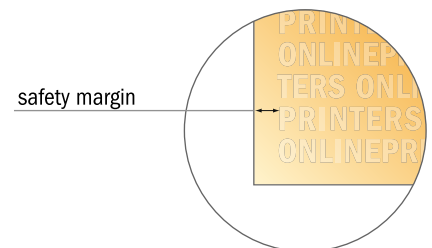

**Please note:**

- Allow for trim allowance and safety margin according to instructions.
- Arrange background graphics, images or graphics up to the edge of the data format.
- Tolerances may occur during production due to cutting, punching and folding processes.
- This sketch is not drawn to scale.
- Printing data: Instructions and templates can be found under the menu item "Printing data" at [www.onlineprinters.com](http://www.onlineprinters.com).

## Envelopes

A4-Square • without window

- Data format:  
22.00 x 22.00 cm
- Trimmed size:  
22.00 x 22.00 cm
- Printable area:  
22.00 x 21.00 cm
- **Safety margin**  
Maintaining 4 mm space between the text/information and the edge of the trimmed format prevents undesirable cuts.