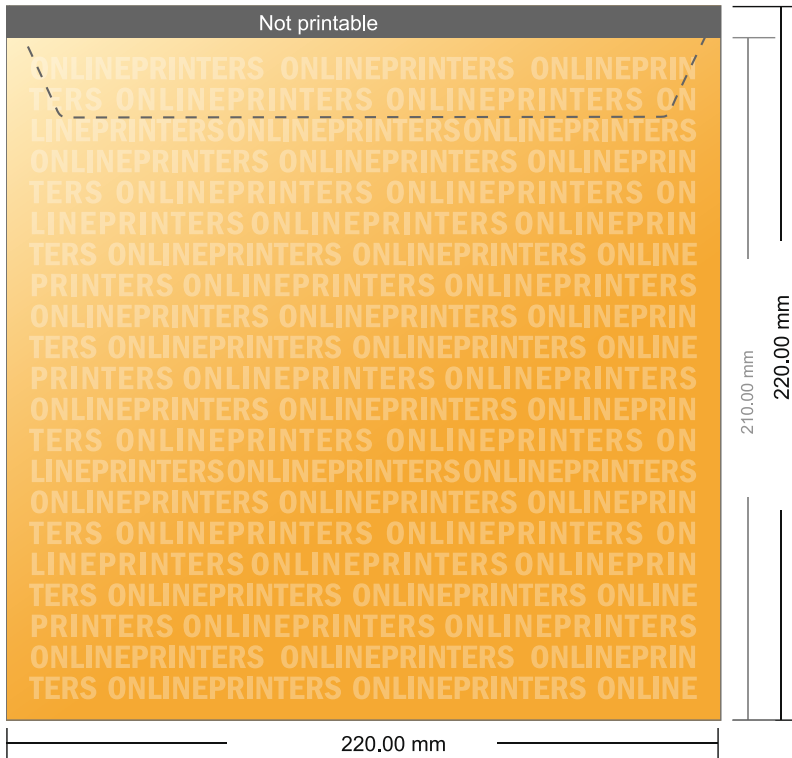

## Envelopes

A4-Square • without window

- Data format:  
22.00 x 22.00 cm
- Trimmed size:  
22.00 x 22.00 cm
- Printable area:  
22.00 x 21.00 cm
- **Safety margin**  
Maintaining 4 mm space between the text/information and the edge of the trimmed format prevents undesirable cuts.

**Please note:**

- Allow for trim allowance and safety margin according to instructions.
- Arrange background graphics, images or graphics up to the edge of the data format.
- Tolerances may occur during production due to cutting, punching and folding processes.
- This sketch is not drawn to scale.
- Printing data: Instructions and templates can be found under the menu item "Printing data" at [www.onlineprinters.com](http://www.onlineprinters.com).

### Please note:

- Allow for trim allowance and safety margin according to instructions.
- Arrange background graphics, images or graphics up to the edge of the data format.
- Tolerances may occur during production due to cutting, punching and folding processes.
- This sketch is not drawn to scale.
- Printing data: Instructions and templates can be found under the menu item "Printing data" at [www.onlineprinters.com](http://www.onlineprinters.com).