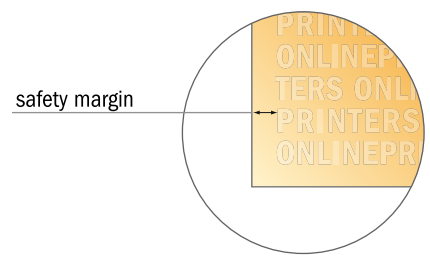

## Envelopes

A4-Square • without window

- Data format:  
22.00 x 22.00 cm
- Trimmed size:  
22.00 x 22.00 cm
- Printable area:  
22.00 x 21.00 cm
- **Safety margin**  
Maintaining 4 mm space between the text/information and the edge of the trimmed format prevents undesirable cuts.

**Please note:**

- Allow for trim allowance and safety margin according to instructions.
- Arrange background graphics, images or graphics up to the edge of the data format.
- Tolerances may occur during production due to cutting, punching and folding processes.
- This sketch is not drawn to scale.
- Printing data: Instructions and templates can be found under the menu item "Printing data" at [www.onlineprinters.com](http://www.onlineprinters.com).