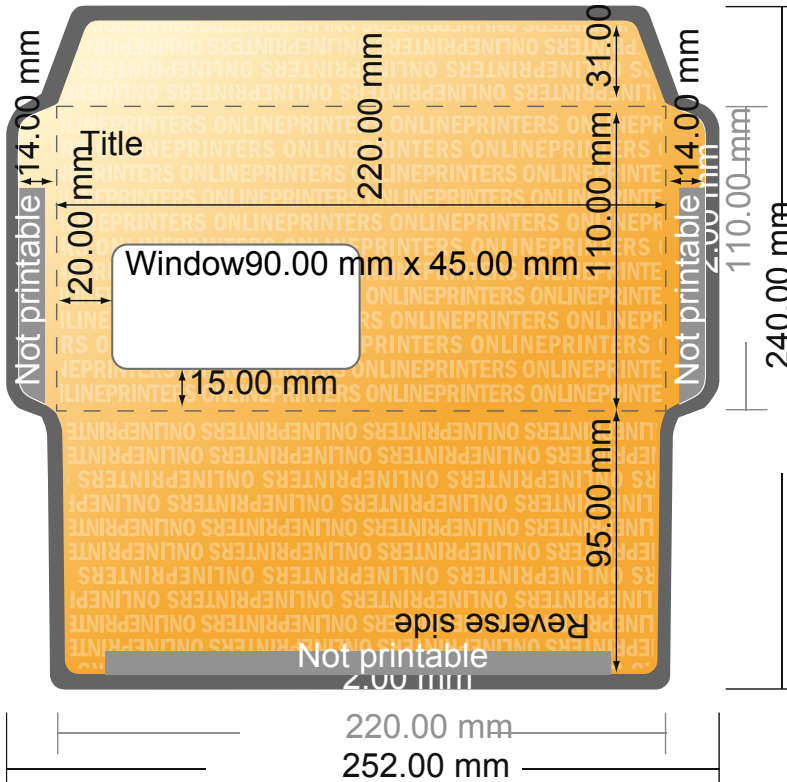

Envelopes

DL • with window left

- Data format
(incl. 2.00 mm bleed):
24.00 x 25.20 cm
- Trimmed size:
11.00 x 22.00 cm
- Printable area:
24.00 x 25.20 cm
- **Safety margin**
Maintaining 4 mm space between the text/information and the edge of the trimmed format prevents undesirable cuts.

Please note:

- Allow for trim allowance and safety margin according to instructions.
- Arrange background graphics, images or graphics up to the edge of the data format.
- Tolerances may occur during production due to cutting, punching and folding processes.
- This sketch is not drawn to scale.
- Printing data: Instructions and templates can be found under the menu item "Printing data" at www.onlineprinters.com.