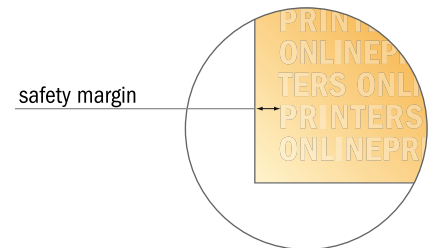

Envelopes

DIN-C5 • with window right

- Data format (incl. 2.00 mm bleed): 26.10 x 34.80 cm
- Trimmed size: 22.90 x 16.20 cm
- Printable area: 25.70 x 34.40 cm
- Front side and reverse side dimensions are identical.
- **Safety margin**
Maintaining 4 mm space between the text/information and the edge of the trimmed format prevents undesirable cuts.

Please note:

- Allow for trim allowance and safety margin according to instructions.
- Arrange background graphics, images or graphics up to the edge of the data format.
- Tolerances may occur during production due to cutting, punching and folding processes.
- This sketch is not drawn to scale.
- Printing data: Instructions and templates can be found under the menu item "Printing data" at www.onlineprinters.com.