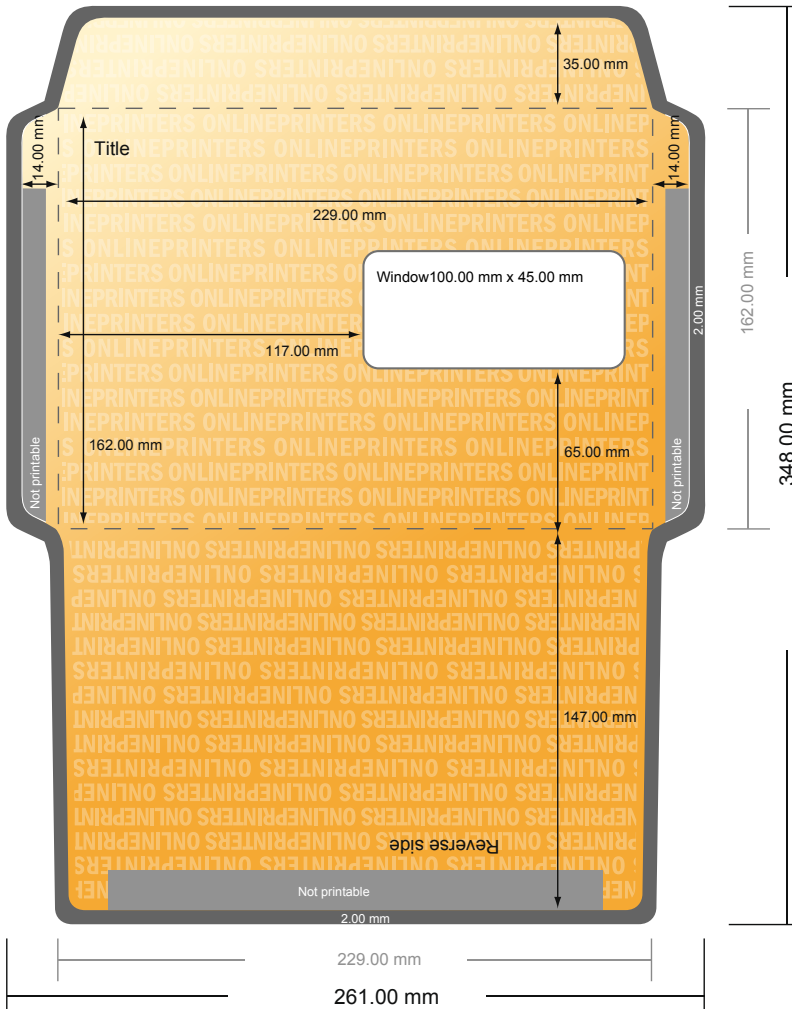

Envelopes

DIN-C5 • with window right

- Data format (incl. 2.00 mm bleed): 26.10 x 34.80 cm
- Trimmed size: 22.90 x 16.20 cm
- Printable area: 25.70 x 34.40 cm
- Front side and reverse side dimensions are identical.
- **Safety margin**
Maintaining 4 mm space between the text/information and the edge of the trimmed format prevents undesirable cuts.

Please note:

- Allow for trim allowance and safety margin according to instructions.
- Arrange background graphics, images or graphics up to the edge of the data format.
- Tolerances may occur during production due to cutting, punching and folding processes.
- This sketch is not drawn to scale.
- Printing data: Instructions and templates can be found under the menu item "Printing data" at www.onlineprinters.com.