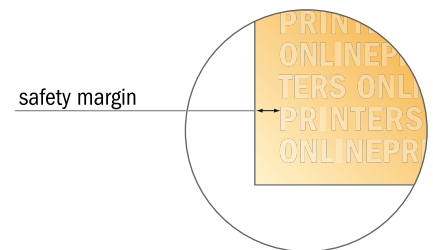

Envelopes

DIN-C5 • with window left

- Data format
(incl. 2.00 mm bleed):
26.10 x 34.80 cm
- Trimmed size:
22.90 x 16.20 cm
- Printable area:
25.70 x 34.40 cm
- Front side and reverse side
dimensions are identical.
- **Safety margin**
Maintaining 4 mm space between
the text/information and the edge
of the trimmed format prevents
undesirable cuts.

Please note:

- Allow for trim allowance and safety margin according to instructions.
- Arrange background graphics, images or graphics up to the edge of the data format.
- Tolerances may occur during production due to cutting, punching and folding processes.
- This sketch is not drawn to scale.
- Printing data: Instructions and templates can be found under the menu item "Printing data" at www.onlineprinters.com.