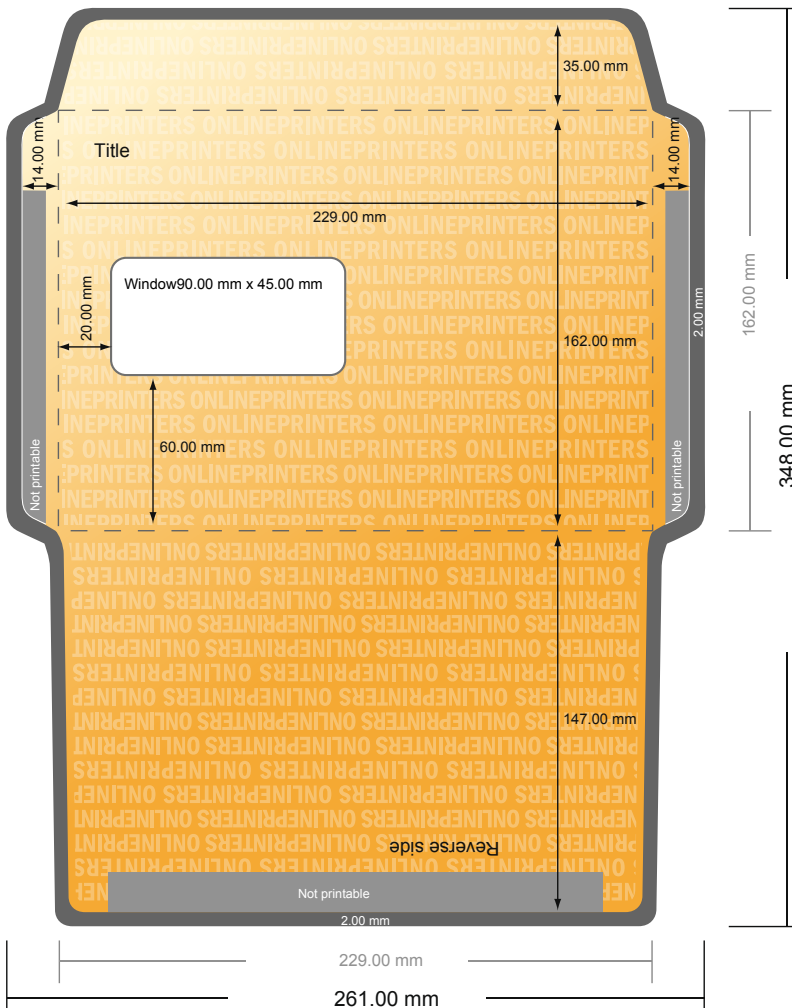

Envelopes

DIN-C5 • with window left

- Data format
(incl. 2.00 mm bleed):
26.10 x 34.80 cm
- Trimmed size:
22.90 x 16.20 cm
- Printable area:
25.70 x 34.40 cm
- Front side and reverse side
dimensions are identical.
- **Safety margin**
Maintaining 4 mm space between
the text/information and the edge
of the trimmed format prevents
undesirable cuts.

Please note:

- Allow for trim allowance and safety margin according to instructions.
- Arrange background graphics, images or graphics up to the edge of the data format.
- Tolerances may occur during production due to cutting, punching and folding processes.
- This sketch is not drawn to scale.
- Printing data: Instructions and templates can be found under the menu item "Printing data" at www.onlineprinters.com.