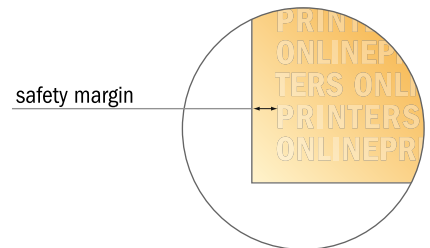

Envelopes

DIN-C5 • without window

- Data format (incl. 2.00 mm bleed): 26.10 x 34.80 cm
- Trimmed size: 22.90 x 16.20 cm
- Printable area: 25.70 x 34.40 cm
- Front side and reverse side dimensions are identical.
- **Safety margin**
Maintaining 4 mm space between the text/information and the edge of the trimmed format prevents undesirable cuts.

Please note:

- Allow for trim allowance and safety margin according to instructions.
- Arrange background graphics, images or graphics up to the edge of the data format.
- Tolerances may occur during production due to cutting, punching and folding processes.
- This sketch is not drawn to scale.
- Printing data: Instructions and templates can be found under the menu item "Printing data" at www.onlineprinters.com.