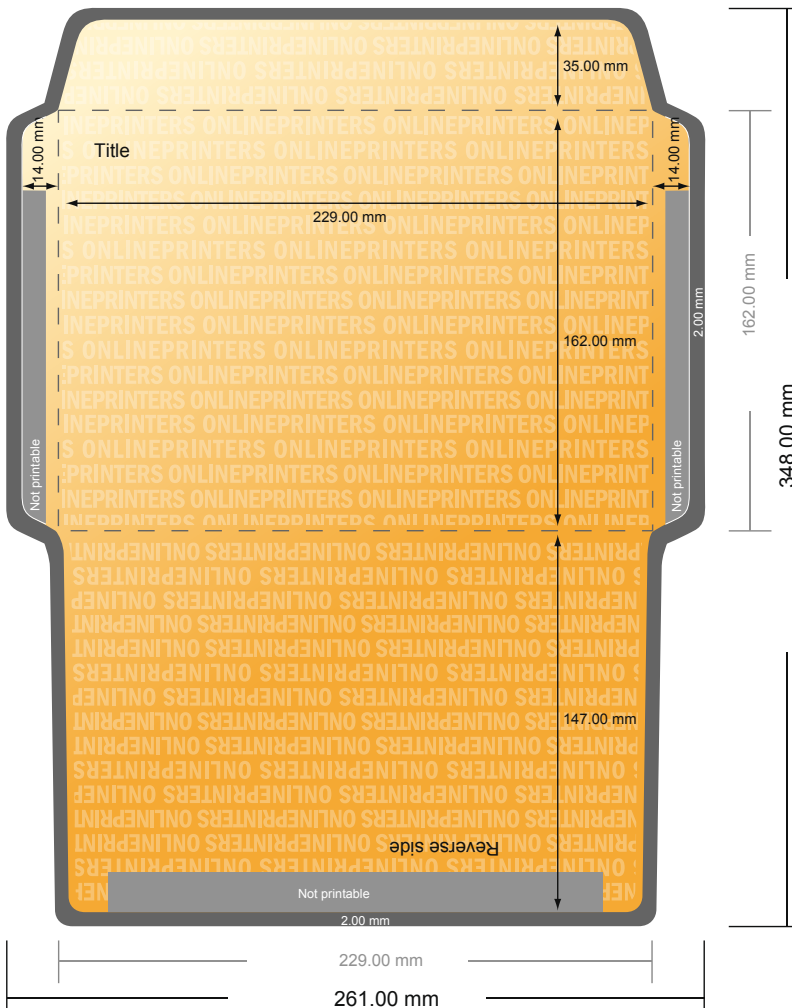

Envelopes

DIN-C5 • without window

- Data format (incl. 2.00 mm bleed): 26.10 x 34.80 cm
- Trimmed size: 22.90 x 16.20 cm
- Printable area: 25.70 x 34.40 cm
- Front side and reverse side dimensions are identical.
- **Safety margin**
Maintaining 4 mm space between the text/information and the edge of the trimmed format prevents undesirable cuts.

Please note:

- Allow for trim allowance and safety margin according to instructions.
- Arrange background graphics, images or graphics up to the edge of the data format.
- Tolerances may occur during production due to cutting, punching and folding processes.
- This sketch is not drawn to scale.
- Printing data: Instructions and templates can be found under the menu item "Printing data" at www.onlineprinters.com.