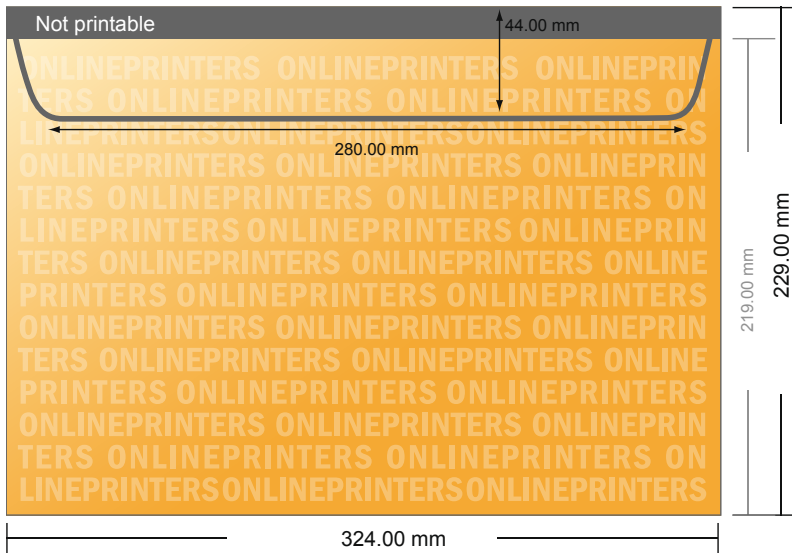

Envelopes

DIN-C4 • without window

- Data format:
32.40 x 21.90 cm
- Trimmed size:
32.40 x 22.90 cm
- Printable area:
32.40 x 21.90 cm
- **Safety margin**
Maintaining 4 mm space between the text/information and the edge of the trimmed format prevents undesirable cuts.

Please note:

- Allow for trim allowance and safety margin according to instructions.
- Arrange background graphics, images or graphics up to the edge of the data format.
- Tolerances may occur during production due to cutting, punching and folding processes.
- This sketch is not drawn to scale.
- Printing data: Instructions and templates can be found under the menu item "Printing data" at www.onlineprinters.com.

Envelopes

DIN-C4 • without window

- **Data format:**
32.40 x 21.90 cm
- **Trimmed size:**
32.40 x 22.90 cm
- **Printable area:**
32.40 x 21.90 cm
- **Safety margin**
Maintaining 4 mm space between the text/information and the edge of the trimmed format prevents undesirable cuts.