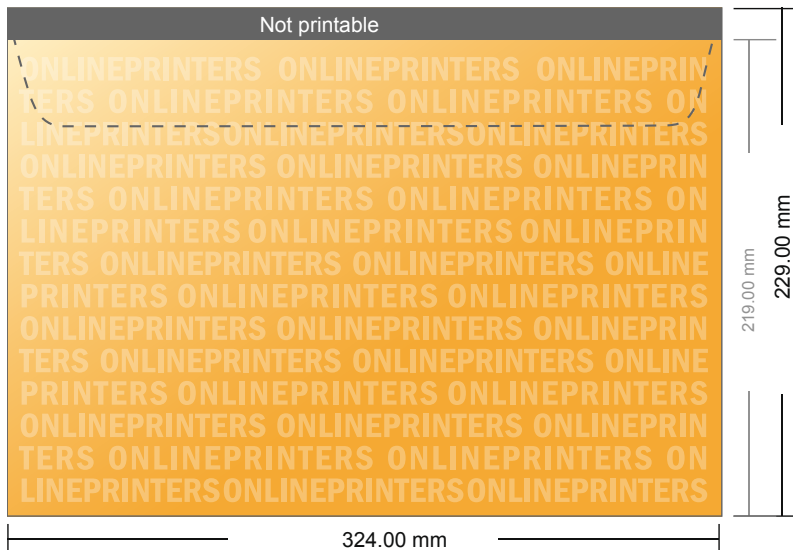

Envelopes

DIN-C4 • without window

- Data format:
32.40 x 21.90 cm
- Trimmed size:
32.40 x 22.90 cm
- Printable area:
32.40 x 21.90 cm
- **Safety margin**
Maintaining 4 mm space between the text/information and the edge of the trimmed format prevents undesirable cuts.

Please note:

- Allow for trim allowance and safety margin according to instructions.
- Arrange background graphics, images or graphics up to the edge of the data format.
- Tolerances may occur during production due to cutting, punching and folding processes.
- This sketch is not drawn to scale.
- Printing data: Instructions and templates can be found under the menu item "Printing data" at www.onlineprinters.com.

Envelopes

DIN-C4 • without window

- **Data format:**
32.40 x 21.90 cm
- **Trimmed size:**
32.40 x 22.90 cm
- **Printable area:**
32.40 x 21.90 cm
- **Safety margin**
Maintaining 4 mm space between the text/information and the edge of the trimmed format prevents undesirable cuts.