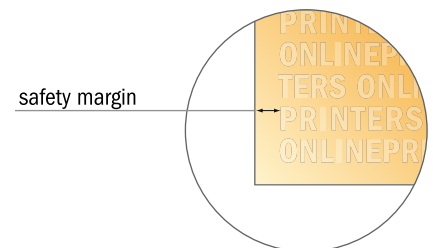

Envelopes

DIN-C4 • without window

- Data format:
32.40 x 21.90 cm
- Trimmed size:
32.40 x 22.90 cm
- Printable area:
32.40 x 21.90 cm
- **Safety margin**
Maintaining 4 mm space between the text/information and the edge of the trimmed format prevents undesirable cuts.

Please note:

- Allow for trim allowance and safety margin according to instructions.
- Arrange background graphics, images or graphics up to the edge of the data format.
- Tolerances may occur during production due to cutting, punching and folding processes.
- This sketch is not drawn to scale.
- Printing data: Instructions and templates can be found under the menu item "Printing data" at www.onlineprinters.com.

Envelopes

DIN-C4 • without window

- **Data format:**
32.40 x 21.90 cm
- **Trimmed size:**
32.40 x 22.90 cm
- **Printable area:**
32.40 x 21.90 cm
- **Safety margin**
Maintaining 4 mm space between the text/information and the edge of the trimmed format prevents undesirable cuts.