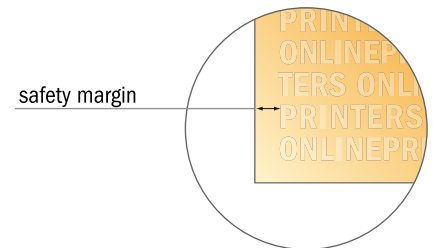

Please note:

- Allow for trim allowance and safety margin according to instructions.
- Arrange background graphics, images or graphics up to the edge of the data format.
- Tolerances may occur during production due to cutting, punching and folding processes.
- This sketch is not drawn to scale.
- Printing data: Instructions and templates can be found under the menu item "Printing data" at www.onlineprinters.com.

Envelopes

DIN-C4 • without window

- **Data format:**
32.40 x 21.90 cm
- **Trimmed size:**
32.40 x 22.90 cm
- **Printable area:**
32.40 x 21.90 cm
- **Safety margin**
Maintaining 4 mm space between the text/information and the edge of the trimmed format prevents undesirable cuts.