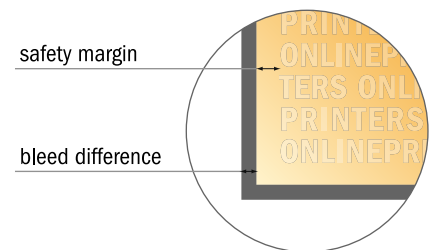

Economy Retractable Banners, black frame

39.5" x 79"

- Data format (incl. 0.40 in bleed): 40.30 x 85.80 in
- Trimmed size: 39.50 x 85.00 in
- Visible area: 39.50 x 79.00 in
- Printable area: 39.50 x 85.00 in
- **Safety margin**
Maintaining 0.2 in space between the text/information and the edge of the trimmed format prevents undesirable cuts.

Please note:

- Allow for trim allowance and safety margin according to instructions.
- Arrange background graphics, images or graphics up to the edge of the data format.
- Tolerances may occur during production due to cutting, punching and folding processes.
- This sketch is not drawn to scale.
- Print Files: Instructions and templates can be found under the menu item "Print Files" at www.onlineprinters.com.