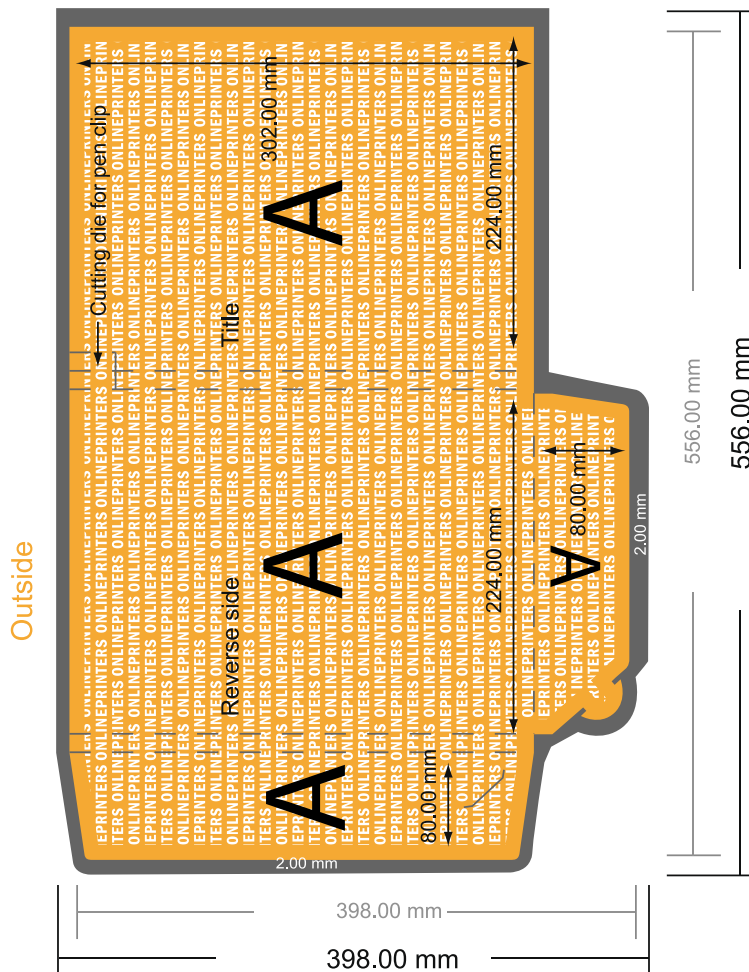

Folders with pen holder

A4 • Portrait

#07

Format view rotated by 90 degrees.

NOTE

Please remove the die line from the download template before generating your artwork files. Please provide a second file (view file) to specify the position of the die line.

- Data format:
55.60 x 39.80 cm
- Trimmed size (closed):
22.40 x 30.20 cm
- Capacity:
12.00 mm
- Safety margin
Maintaining 4 mm space between the text/information and the edge of the trimmed format prevents undesirable cuts.

Please note:

- Allow for trim allowance and safety margin according to instructions.
- Arrange background graphics, images or graphics up to the edge of the data format.
- Tolerances may occur during production due to cutting, punching and folding processes.
- This sketch is not drawn to scale.
- Printing data: Instructions and templates can be found under the menu item "Printing data" at www.onlineprinters.com.

- Data format:
55.60 x 39.80 cm
- Trimmed size (closed):
22.40 x 30.20 cm
- Capacity:
12.00 mm
- **Safety margin**
Maintaining 4 mm space between the text/information and the edge of the trimmed format prevents undesirable cuts.