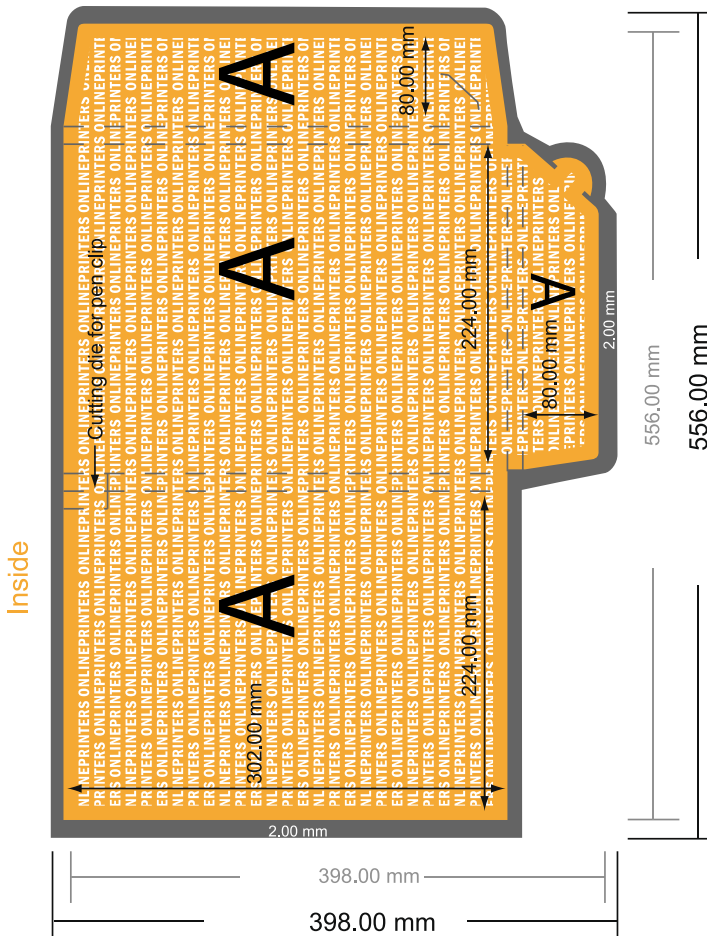

Folders with pen holder

A4 • Portrait

#07 Format view rotated by 90 degrees.

NOTE

Please remove the die line from the download template before generating your artwork files.
Please provide a second file (view file) to specify the position of the die line.

- Data format:
  55.60 x 39.80 cm
- Trimmed size (closed):
  22.40 x 30.20 cm
- Capacity:
  12.00 mm
- **Safety margin**
  Maintaining 4 mm space between the text/information and the edge of the trimmed format prevents undesirable cuts.

Please note:

- Allow for trim allowance and safety margin according to instructions.
- Arrange background graphics, images or graphics up to the edge of the data format.
- Tolerances may occur during production due to cutting, punching and folding processes.
- This sketch is not drawn to scale.
- Printing data: Instructions and templates can be found under the menu item "Printing data" at www.onlineprinters.com.