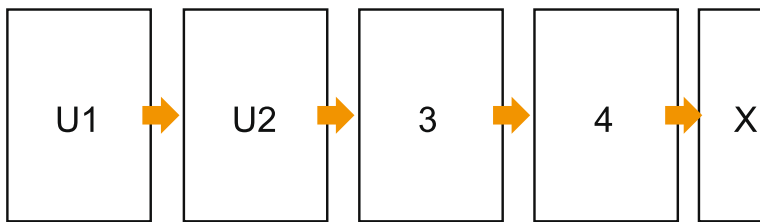

Brochures

DL • Portrait

Sequence of pages

Create pages consecutively as individual pages.

finished product

- Data format
(incl. 2.00 mm bleed):
10.90 x 21.40 cm
- Trimmed size (open):
21.00 x 21.00 cm
- Trimmed size (closed):
10.50 x 21.00 cm

- **Safety margin**
Maintaining 5 mm space between the text/information and the edge of the trimmed format prevents undesirable cuts.

Please note:

- Allow for trim allowance and safety margin according to instructions.
- Arrange background graphics, images or graphics up to the edge of the data format.
- Tolerances may occur during production due to cutting, punching and folding processes.
- This sketch is not drawn to scale.
- Printing data: Instructions and templates can be found under the menu item "Printing data" at www.onlineprinters.com.