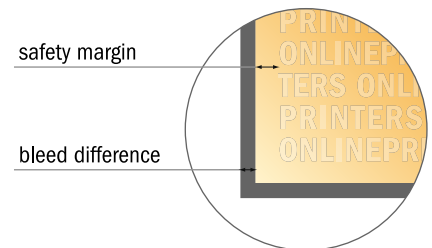

Brochures

DL • Portrait

Sequence of pages

Create pages consecutively as individual pages.

finished product

- Data format
(incl. 2.00 mm bleed):
10.90 x 21.40 cm
- Trimmed size (open):
21.00 x 21.00 cm
- Trimmed size (closed):
10.50 x 21.00 cm

- **Safety margin**
Maintaining 5 mm space between the text/information and the edge of the trimmed format prevents undesirable cuts.

Please note:

- Allow for trim allowance and safety margin according to instructions.
- Arrange background graphics, images or graphics up to the edge of the data format.
- Tolerances may occur during production due to cutting, punching and folding processes.
- This sketch is not drawn to scale.
- Printing data: Instructions and templates can be found under the menu item "Printing data" at www.onlineprinters.com.