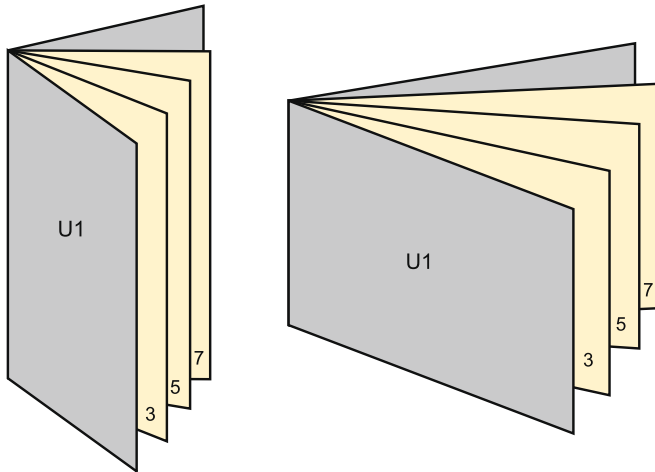

Brochures

DL • Portrait

Sequence of pages

Create pages consecutively as individual pages.

finished product

- Data format
(incl. 2.00 mm bleed):
10.90 x 21.40 cm
- Trimmed size (open):
21.00 x 21.00 cm
- Trimmed size (closed):
10.50 x 21.00 cm

- **Safety margin**
Maintaining 5 mm space between the text/information and the edge of the trimmed format prevents undesirable cuts.

Please note:

- Allow for trim allowance and safety margin according to instructions.
- Arrange background graphics, images or graphics up to the edge of the data format.
- Tolerances may occur during production due to cutting, punching and folding processes.
- This sketch is not drawn to scale.
- Printing data: Instructions and templates can be found under the menu item "Printing data" at www.onlineprinters.com.