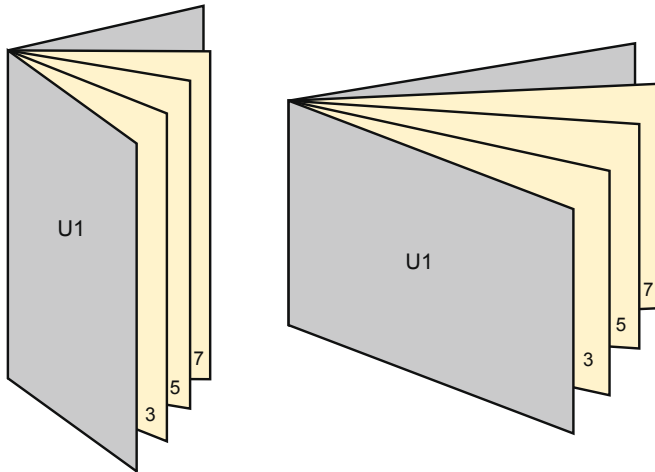

Brochures (short runs)

DL • Portrait

Sequence of pages

Create pages consecutively as individual pages.

finished product

- Data format (incl. 2.00 mm bleed): 10.90 x 21.40 cm
- Trimmed size (open): 21.00 x 21.00 cm
- Trimmed size (closed): 10.50 x 21.00 cm

- **Safety margin**
Maintaining 5 mm space between the text/information and the edge of the trimmed format prevents undesirable cuts.

Please note:

- Allow for trim allowance and safety margin according to instructions.
- Arrange background graphics, images or graphics up to the edge of the data format.
- Tolerances may occur during production due to cutting, punching and folding processes.
- This sketch is not drawn to scale.
- Printing data: Instructions and templates can be found under the menu item "Printing data" at www.onlineprinters.com.