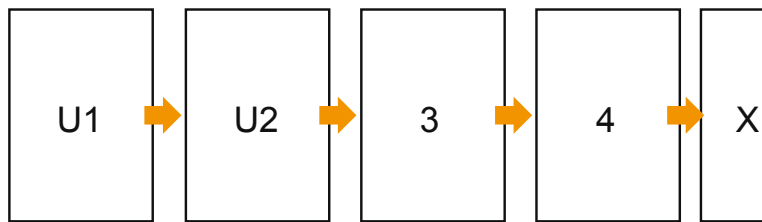

Brochures (short runs)

DL • Portrait

Sequence of pages

Create pages consecutively as individual pages.

finished product

- Data format (incl. 2.00 mm bleed): 10.90 x 21.40 cm
- Trimmed size (open): 21.00 x 21.00 cm
- Trimmed size (closed): 10.50 x 21.00 cm

- **Safety margin**
Maintaining 5 mm space between the text/information and the edge of the trimmed format prevents undesirable cuts.

Please note:

- Allow for trim allowance and safety margin according to instructions.
- Arrange background graphics, images or graphics up to the edge of the data format.
- Tolerances may occur during production due to cutting, punching and folding processes.
- This sketch is not drawn to scale.
- Printing data: Instructions and templates can be found under the menu item "Printing data" at www.onlineprinters.com.