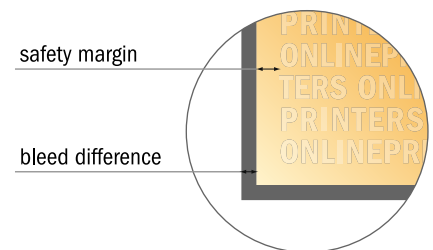

Brochures (short runs)

DL • Portrait

Sequence of pages

Create pages consecutively as individual pages.

finished product

- Data format (incl. 2.00 mm bleed): 10.90 x 21.40 cm
- Trimmed size (open): 21.00 x 21.00 cm
- Trimmed size (closed): 10.50 x 21.00 cm

- **Safety margin**
Maintaining 5 mm space between the text/information and the edge of the trimmed format prevents undesirable cuts.

Please note:

- Allow for trim allowance and safety margin according to instructions.
- Arrange background graphics, images or graphics up to the edge of the data format.
- Tolerances may occur during production due to cutting, punching and folding processes.
- This sketch is not drawn to scale.
- Printing data: Instructions and templates can be found under the menu item "Printing data" at www.onlineprinters.com.