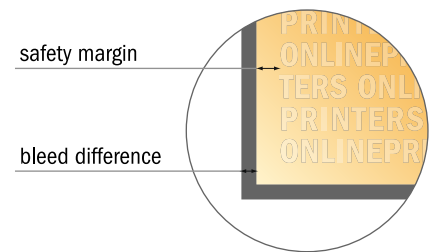

Magnetic signs

70.0 x 60.0 cm

- Data format (incl. 2.00 mm bleed): 70.40 x 60.40 cm
- Trimmed size: 70.00 x 60.00 cm
- **Safety margin**
Maintaining 4 mm space between the text/information and the edge of the trimmed format prevents undesirable cuts.

Please note:

- Allow for trim allowance and safety margin according to instructions.
- Arrange background graphics, images or graphics up to the edge of the data format.
- Tolerances may occur during production due to cutting, punching and folding processes.
- This sketch is not drawn to scale.
- Printing data: Instructions and templates can be found under the menu item "Printing data" at www.onlineprinters.com.