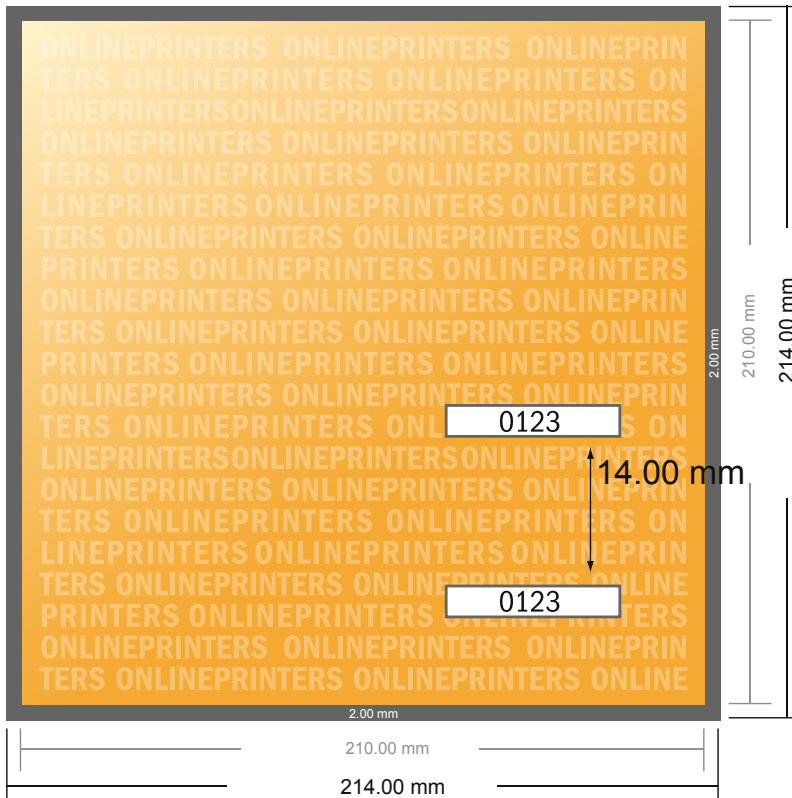

Event Tickets (black-light ink)

A4-Square

- Data format (incl. 2.00 mm bleed): 21.40 x 21.40 cm
- Trimmed size: 21.00 x 21.00 cm
- **Safety margin**
Maintaining 4 mm space between the text/information and the edge of the trimmed format prevents undesirable cuts.

Please note:

- Allow for trim allowance and safety margin according to instructions.
- Arrange background graphics, images or graphics up to the edge of the data format.
- Tolerances may occur during production due to cutting, punching and folding processes.
- This sketch is not drawn to scale.
- Printing data: Instructions and templates can be found under the menu item "Printing data" at www.onlineprinters.com.