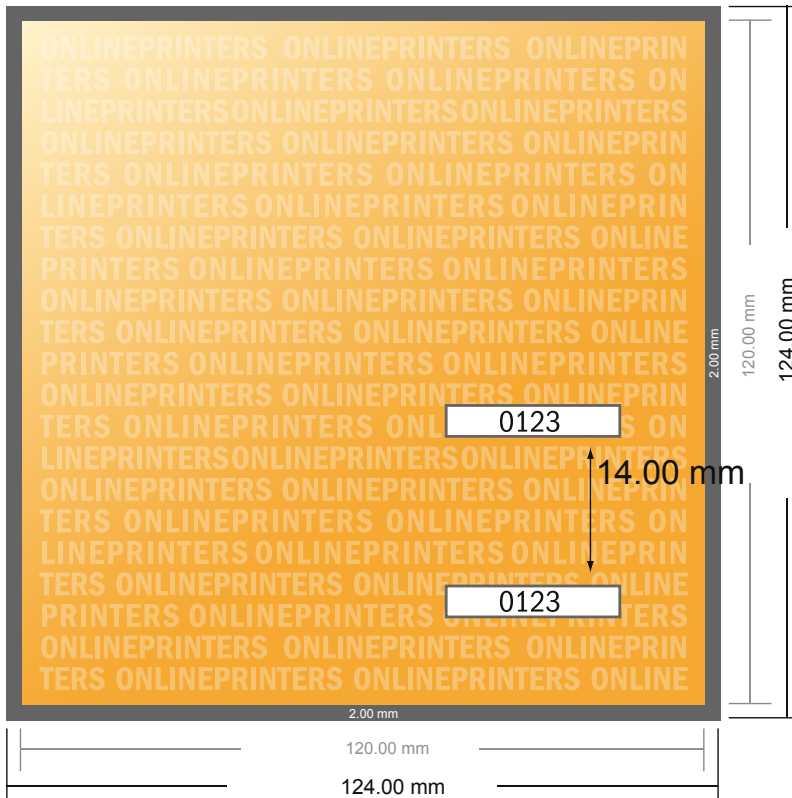

Event Tickets (black-light ink)

CD-Format

- Data format (incl. 2.00 mm bleed): 12.40 x 12.40 cm
- Trimmed size: 12.00 x 12.00 cm
- Safety margin
Maintaining 4 mm space between the text/information and the edge of the trimmed format prevents undesirable cuts.

Please note:

- Allow for trim allowance and safety margin according to instructions.
- Arrange background graphics, images or graphics up to the edge of the data format.
- Tolerances may occur during production due to cutting, punching and folding processes.
- This sketch is not drawn to scale.
- Printing data: Instructions and templates can be found under the menu item "Printing data" at www.onlineprinters.com.