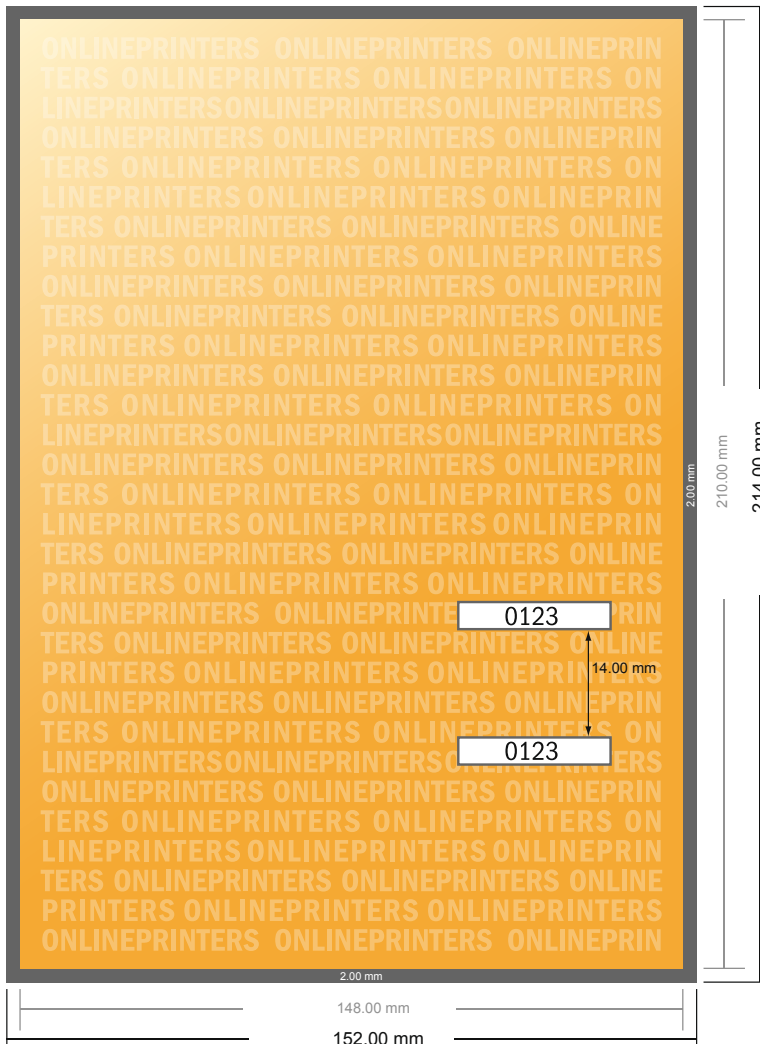

Event Tickets (black-light ink)

A5

- Data format (incl. 2.00 mm bleed): 15.20 x 21.40 cm
- Trimmed size: 14.80 x 21.00 cm
- **Safety margin**
Maintaining 4 mm space between the text/information and the edge of the trimmed format prevents undesirable cuts.

Please note:

- Allow for trim allowance and safety margin according to instructions.
- Arrange background graphics, images or graphics up to the edge of the data format.
- Tolerances may occur during production due to cutting, punching and folding processes.
- This sketch is not drawn to scale.
- Printing data: Instructions and templates can be found under the menu item "Printing data" at www.onlineprinters.com.