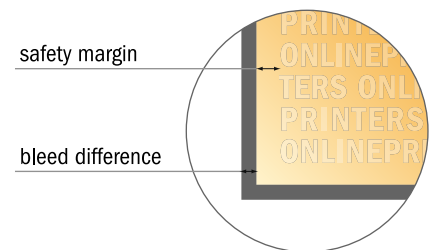

Economy Retractable Banners, silver frame

33.5" x 79"

- Data format (incl. 0.40 in bleed): 34.30 x 85.80 in
- Trimmed size: 33.50 x 85.00 in
- Visible area: 33.50 x 79.00 in
- Printable area: 33.50 x 85.00 in
- **Safety margin**
Maintaining 0.2 in space between the text/information and the edge of the trimmed format prevents undesirable cuts.

Please note:

- Allow for trim allowance and safety margin according to instructions.
- Arrange background graphics, images or graphics up to the edge of the data format.
- Tolerances may occur during production due to cutting, punching and folding processes.
- This sketch is not drawn to scale.
- Print Files: Instructions and templates can be found under the menu item "Print Files" at www.onlineprinters.com.