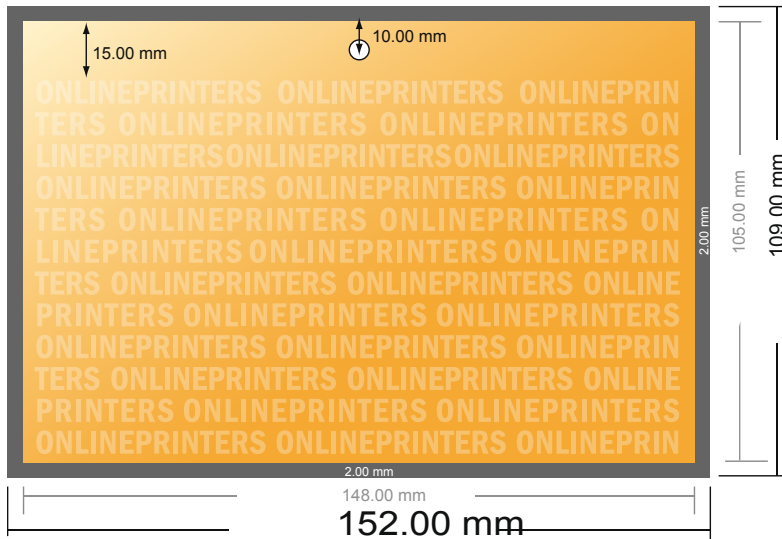

Wall Calendars adhesive binding

A6 • Landscape

- **Data format**
(incl. 2.00 mm bleed):
15.20 x 10.90 cm
- **Trimmed size:**
14.80 x 10.50 cm
- **Safety margin**
Maintaining 4 mm space between the text/information and the edge of the trimmed format prevents undesirable cuts.

Please note:

- Allow for trim allowance and safety margin according to instructions.
- Arrange background graphics, images or graphics up to the edge of the data format.
- Tolerances may occur during production due to cutting, punching and folding processes.
- This sketch is not drawn to scale.
- Printing data: Instructions and templates can be found under the menu item "Printing data" at www.onlineprinters.com.