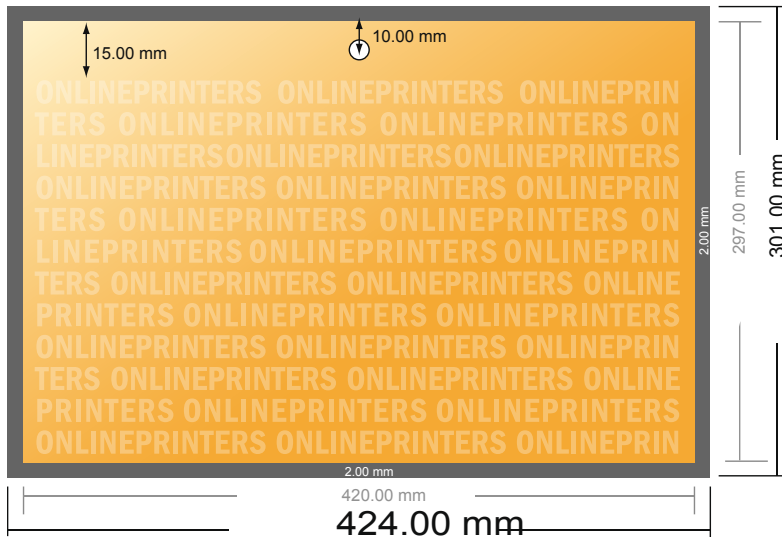

## Wall Calendars adhesive binding

A3 • Landscape

- Data format (incl. 2.00 mm bleed): 42.40 x 30.10 cm
- Trimmed size: 42.00 x 29.70 cm
- **Safety margin**  
Maintaining 4 mm space between the text/information and the edge of the trimmed format prevents undesirable cuts.

### Please note:

- Allow for trim allowance and safety margin according to instructions.
- Arrange background graphics, images or graphics up to the edge of the data format.
- Tolerances may occur during production due to cutting, punching and folding processes.
- This sketch is not drawn to scale.
- Printing data: Instructions and templates can be found under the menu item "Printing data" at [www.onlineprinters.com](http://www.onlineprinters.com).