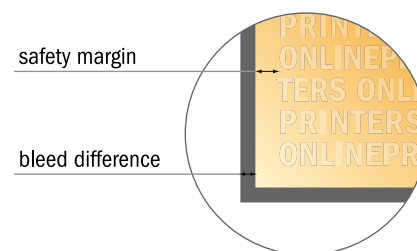

## Wall Calendars adhesive binding

A4 • Portrait

- Data format (incl. 2.00 mm bleed): 21.40 x 30.10 cm
- Trimmed size: 21.00 x 29.70 cm
- **Safety margin**  
Maintaining 4 mm space between the text/information and the edge of the trimmed format prevents undesirable cuts.

### Please note:

- Allow for trim allowance and safety margin according to instructions.
- Arrange background graphics, images or graphics up to the edge of the data format.
- Tolerances may occur during production due to cutting, punching and folding processes.
- This sketch is not drawn to scale.
- Printing data: Instructions and templates can be found under the menu item "Printing data" at [www.onlineprinters.com](http://www.onlineprinters.com).