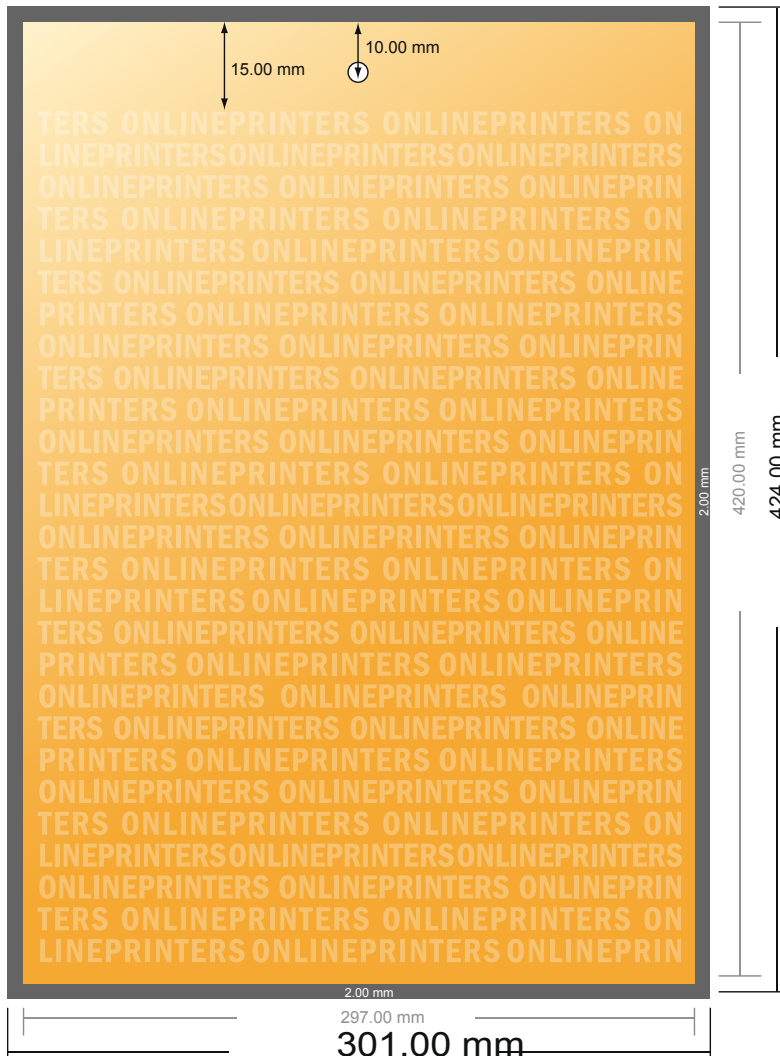

## Wall Calendars adhesive binding

A3 • Portrait

- Data format (incl. 2.00 mm bleed): 30.10 x 42.40 cm
- Trimmed size: 29.70 x 42.00 cm
- **Safety margin**  
Maintaining 4 mm space between the text/information and the edge of the trimmed format prevents undesirable cuts.

### Please note:

- Allow for trim allowance and safety margin according to instructions.
- Arrange background graphics, images or graphics up to the edge of the data format.
- Tolerances may occur during production due to cutting, punching and folding processes.
- This sketch is not drawn to scale.
- Printing data: Instructions and templates can be found under the menu item "Printing data" at [www.onlineprinters.com](http://www.onlineprinters.com).