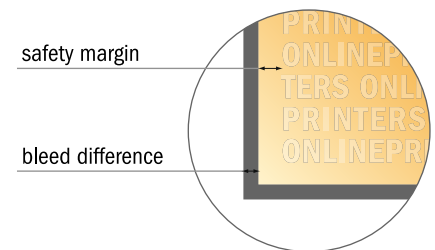

## Wall Calendars adhesive binding

A3 • Portrait

- Data format (incl. 2.00 mm bleed): 30.10 x 42.40 cm
- Trimmed size: 29.70 x 42.00 cm
- **Safety margin**  
Maintaining 4 mm space between the text/information and the edge of the trimmed format prevents undesirable cuts.

### Please note:

- Allow for trim allowance and safety margin according to instructions.
- Arrange background graphics, images or graphics up to the edge of the data format.
- Tolerances may occur during production due to cutting, punching and folding processes.
- This sketch is not drawn to scale.
- Printing data: Instructions and templates can be found under the menu item "Printing data" at [www.onlineprinters.com](http://www.onlineprinters.com).