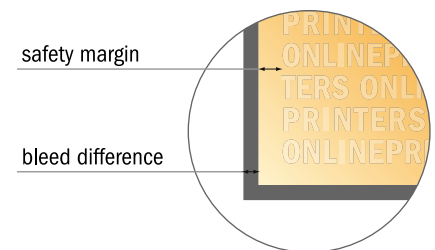

Flyers & Leaflets

A4

- Data format (incl. 2.00 mm bleed): 21.40 x 30.10 cm
- Trimmed size: 21.00 x 29.70 cm
- Front side and reverse side dimensions are identical.
- **Safety margin**
Maintaining 4 mm space between the text/information and the edge of the trimmed format prevents undesirable cuts.

Please note:

- Allow for trim allowance and safety margin according to instructions.
- Arrange background graphics, images or graphics up to the edge of the data format.
- Tolerances may occur during production due to cutting, punching and folding processes.
- This sketch is not drawn to scale.
- Printing data: Instructions and templates can be found under the menu item "Printing data" at www.onlineprinters.com.