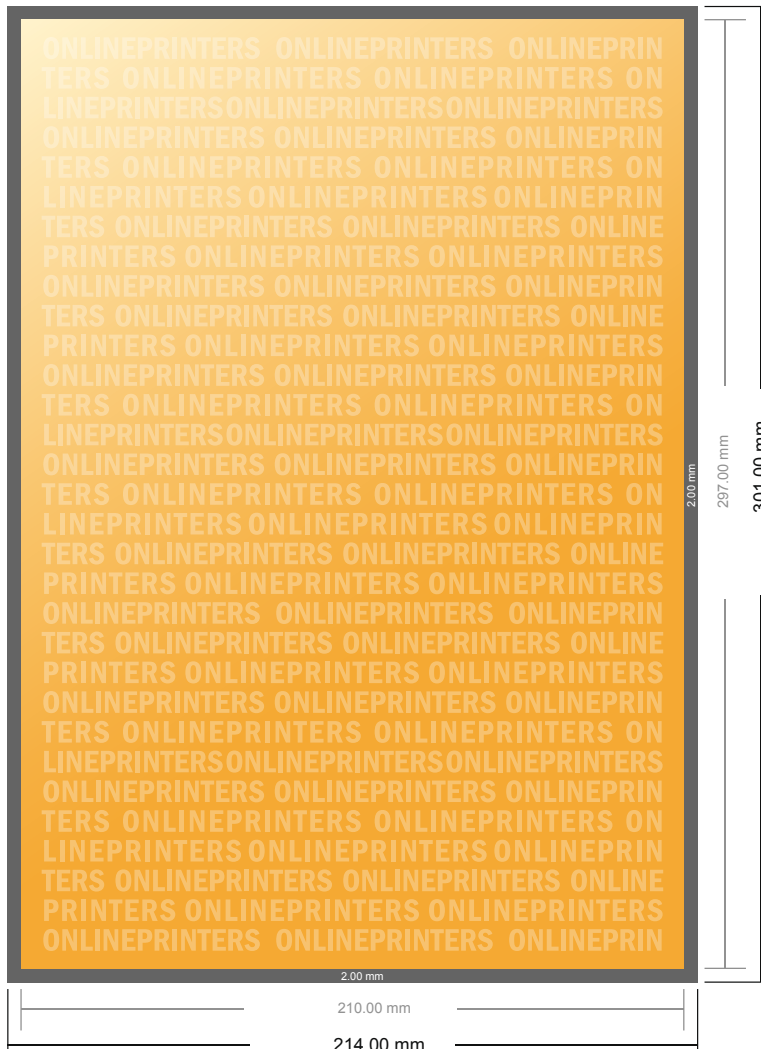

Flyers & Leaflets

A4

- Data format (incl. 2.00 mm bleed): 21.40 x 30.10 cm
- Trimmed size: 21.00 x 29.70 cm
- Front side and reverse side dimensions are identical.
- **Safety margin**
Maintaining 4 mm space between the text/information and the edge of the trimmed format prevents undesirable cuts.

Please note:

- Allow for trim allowance and safety margin according to instructions.
- Arrange background graphics, images or graphics up to the edge of the data format.
- Tolerances may occur during production due to cutting, punching and folding processes.
- This sketch is not drawn to scale.
- Printing data: Instructions and templates can be found under the menu item "Printing data" at www.onlineprinters.com.