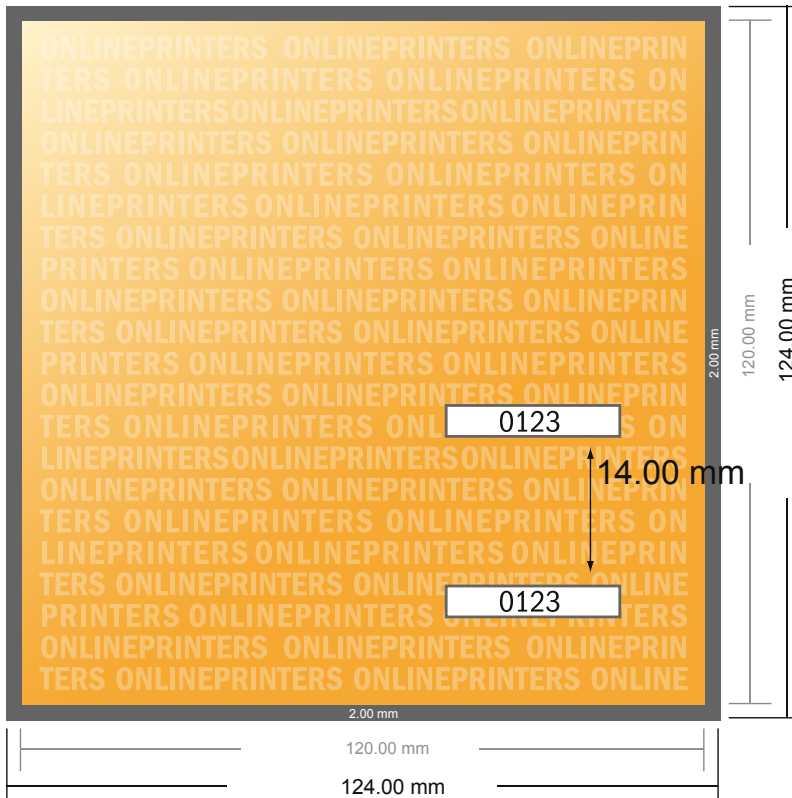

Entry Tickets (security paper)

CD-Format

- Data format (incl. 2.00 mm bleed): 12.40 x 12.40 cm
- Trimmed size: 12.00 x 12.00 cm
- **Safety margin**
Maintaining 4 mm space between the text/information and the edge of the trimmed format prevents undesirable cuts.

Please note:

- Allow for trim allowance and safety margin according to instructions.
- Arrange background graphics, images or graphics up to the edge of the data format.
- Tolerances may occur during production due to cutting, punching and folding processes.
- This sketch is not drawn to scale.
- Printing data: Instructions and templates can be found under the menu item "Printing data" at www.onlineprinters.com.