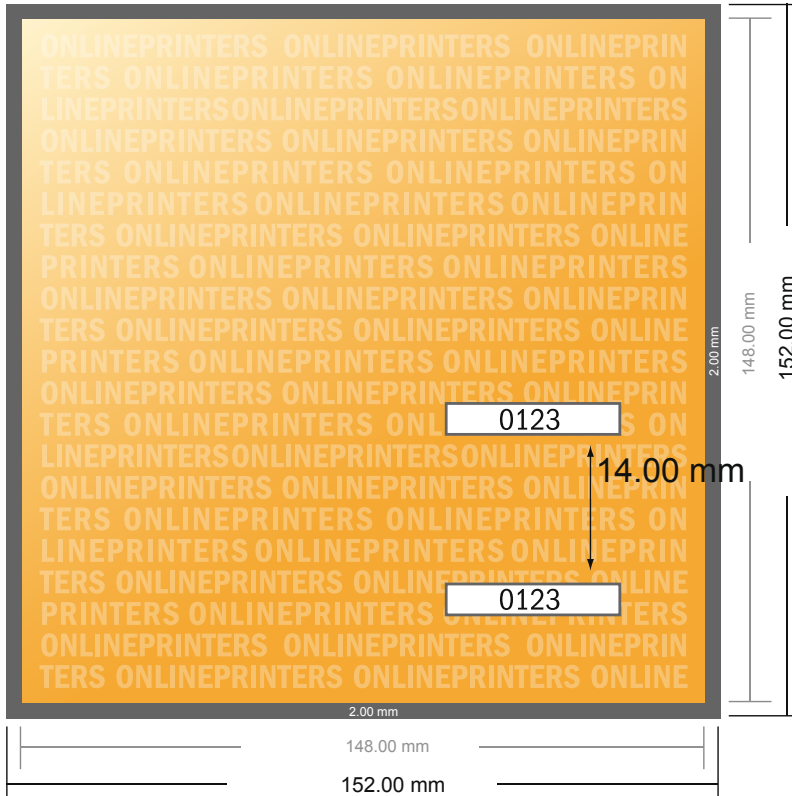

Entry Tickets (security paper)

A5-Square

- Data format (incl. 2.00 mm bleed): 15.20 x 15.20 cm
- Trimmed size: 14.80 x 14.80 cm
- **Safety margin**
Maintaining 4 mm space between the text/information and the edge of the trimmed format prevents undesirable cuts.

Please note:

- Allow for trim allowance and safety margin according to instructions.
- Arrange background graphics, images or graphics up to the edge of the data format.
- Tolerances may occur during production due to cutting, punching and folding processes.
- This sketch is not drawn to scale.
- Printing data: Instructions and templates can be found under the menu item "Printing data" at www.onlineprinters.com.