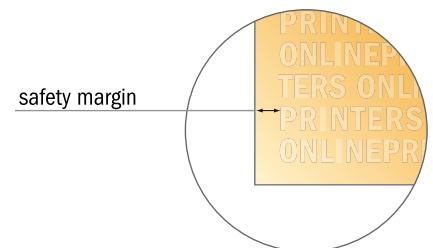

## Envelopes

DIN-C4 • without window

- **Data format:**  
32.40 x 21.90 cm
- **Trimmed size:**  
32.40 x 22.90 cm
- **Printable area:**  
32.40 x 21.90 cm
- **Safety margin**  
Maintaining 4 mm space between the text/information and the edge of the trimmed format prevents undesirable cuts.

### Please note:

- Allow for trim allowance and safety margin according to instructions.
- Arrange background graphics, images or graphics up to the edge of the data format.
- Tolerances may occur during production due to cutting, punching and folding processes.
- This sketch is not drawn to scale.
- Printing data: Instructions and templates can be found under the menu item "Printing data" at [www.onlineprinters.com](http://www.onlineprinters.com).

# Envelopes

DIN-C4 • without window

- Data format:  
32.40 x 21.90 cm
- Trimmed size:  
32.40 x 22.90 cm
- Printable area:  
32.40 x 21.90 cm
- **Safety margin**  
Maintaining 4 mm space between the text/information and the edge of the trimmed format prevents undesirable cuts.