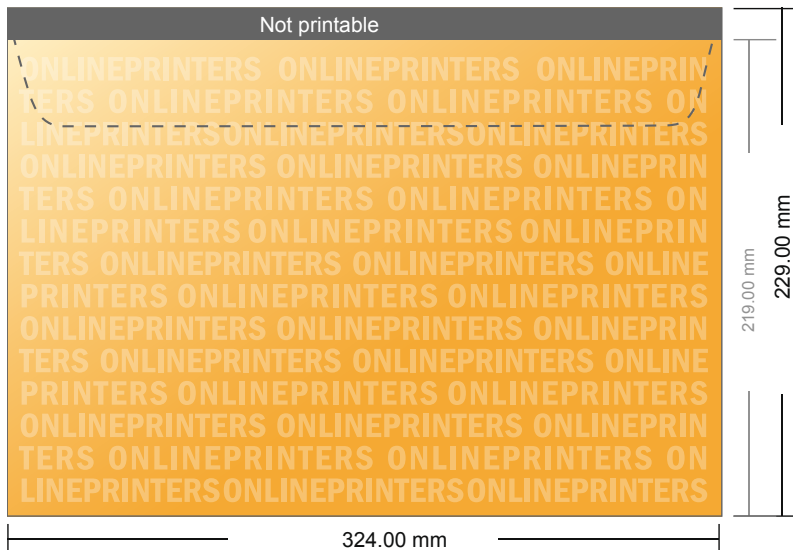

## Envelopes

DIN-C4 • without window

- **Data format:**  
32.40 x 21.90 cm
- **Trimmed size:**  
32.40 x 22.90 cm
- **Printable area:**  
32.40 x 21.90 cm
- **Safety margin**  
Maintaining 4 mm space between the text/information and the edge of the trimmed format prevents undesirable cuts.

### Please note:

- Allow for trim allowance and safety margin according to instructions.
- Arrange background graphics, images or graphics up to the edge of the data format.
- Tolerances may occur during production due to cutting, punching and folding processes.
- This sketch is not drawn to scale.
- Printing data: Instructions and templates can be found under the menu item "Printing data" at [www.onlineprinters.com](http://www.onlineprinters.com).

# Envelopes

DIN-C4 • without window

- Data format:  
32.40 x 21.90 cm
- Trimmed size:  
32.40 x 22.90 cm
- Printable area:  
32.40 x 21.90 cm
- **Safety margin**  
Maintaining 4 mm space between the text/information and the edge of the trimmed format prevents undesirable cuts.

**Please note:**

- Allow for trim allowance and safety margin according to instructions.
- Arrange background graphics, images or graphics up to the edge of the data format.
- Tolerances may occur during production due to cutting, punching and folding processes.
- This sketch is not drawn to scale.
- Printing data: Instructions and templates can be found under the menu item "Printing data" at [www.onlineprinters.com](http://www.onlineprinters.com).