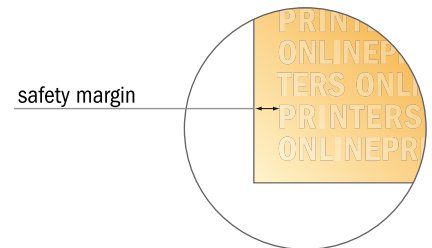

### Please note:

- Allow for trim allowance and safety margin according to instructions.
- Arrange background graphics, images or graphics up to the edge of the data format.
- Tolerances may occur during production due to cutting, punching and folding processes.
- This sketch is not drawn to scale.
- Printing data: Instructions and templates can be found under the menu item "Printing data" at [www.onlineprinters.com](http://www.onlineprinters.com).

# Envelopes

DIN-C4 • without window

- Data format:  
32.40 x 21.90 cm
- Trimmed size:  
32.40 x 22.90 cm
- Printable area:  
32.40 x 21.90 cm
- **Safety margin**  
Maintaining 4 mm space between the text/information and the edge of the trimmed format prevents undesirable cuts.