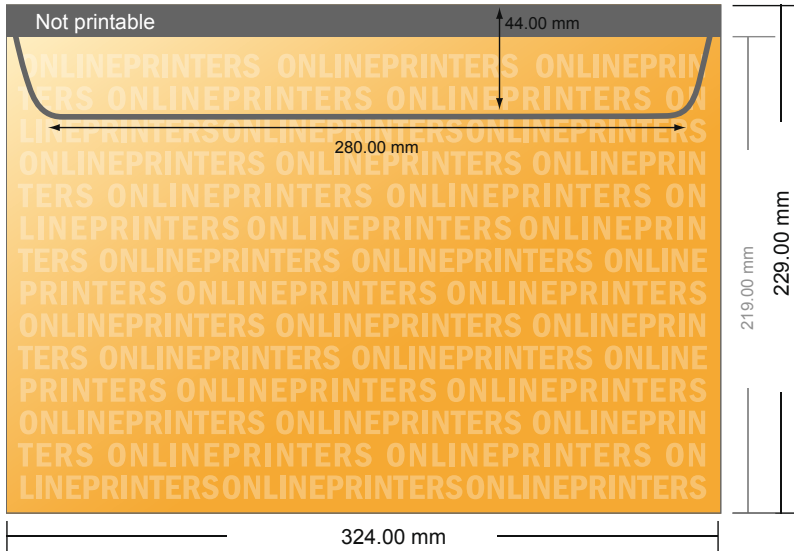

## Envelopes

DIN-C4 • without window

- **Data format:**  
32.40 x 21.90 cm
- **Trimmed size:**  
32.40 x 22.90 cm
- **Printable area:**  
32.40 x 21.90 cm
- **Safety margin**  
Maintaining 4 mm space between the text/information and the edge of the trimmed format prevents undesirable cuts.

### Please note:

- Allow for trim allowance and safety margin according to instructions.
- Arrange background graphics, images or graphics up to the edge of the data format.
- Tolerances may occur during production due to cutting, punching and folding processes.
- This sketch is not drawn to scale.
- Printing data: Instructions and templates can be found under the menu item "Printing data" at [www.onlineprinters.com](http://www.onlineprinters.com).

# Envelopes

DIN-C4 • without window

- Data format:  
32.40 x 21.90 cm
- Trimmed size:  
32.40 x 22.90 cm
- Printable area:  
32.40 x 21.90 cm
- **Safety margin**  
Maintaining 4 mm space between the text/information and the edge of the trimmed format prevents undesirable cuts.

**Please note:**

- Allow for trim allowance and safety margin according to instructions.
- Arrange background graphics, images or graphics up to the edge of the data format.
- Tolerances may occur during production due to cutting, punching and folding processes.
- This sketch is not drawn to scale.
- Printing data: Instructions and templates can be found under the menu item "Printing data" at [www.onlineprinters.com](http://www.onlineprinters.com).