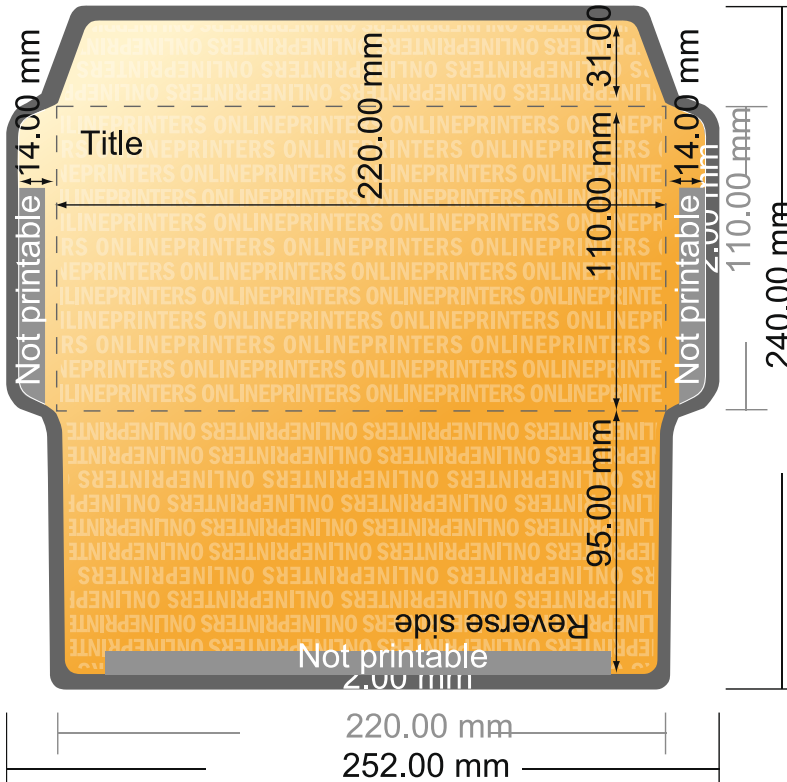

## Envelopes

DL • without window

- Data format (incl. 2.00 mm bleed): 24.00 x 25.20 cm
- Trimmed size: 11.00 x 22.00 cm
- Printable area: 24.00 x 25.20 cm
- **Safety margin**  
Maintaining 4 mm space between the text/information and the edge of the trimmed format prevents undesirable cuts.

### Please note:

- Allow for trim allowance and safety margin according to instructions.
- Arrange background graphics, images or graphics up to the edge of the data format.
- Tolerances may occur during production due to cutting, punching and folding processes.
- This sketch is not drawn to scale.
- Printing data: Instructions and templates can be found under the menu item "Printing data" at [www.onlineprinters.com](http://www.onlineprinters.com).