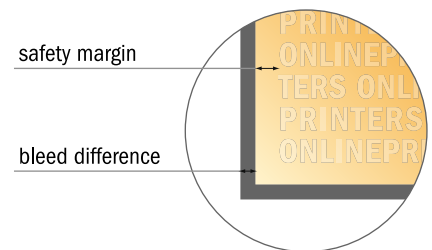

Adhesive Binding (short runs)

A4 • Portrait

Sequence of pages

cover

inner part

Create pages consecutively as individual pages.

finished product

- Data format (incl. 2.00 mm bleed): 21.40 x 30.10 cm

- Trimmed size (closed): 21.00 x 29.70 cm

- **Safety margin**
Maintaining 5 mm space between the text/information and the edge of the trimmed format prevents undesirable cuts.

Please note:

- Allow for trim allowance and safety margin according to instructions.
- Arrange background graphics, images or graphics up to the edge of the data format.
- Tolerances may occur during production due to cutting, punching and folding processes.
- This sketch is not drawn to scale.
- Printing data: Instructions and templates can be found under the menu item "Printing data" at www.onlineprinters.com.