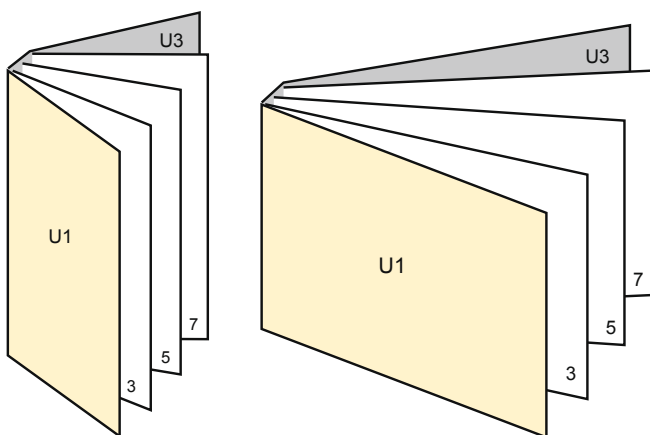

Adhesive Binding (short runs)

A4 • Portrait

Sequence of pages

cover

inner part

Create pages consecutively as individual pages.

finished product

- Data format (incl. 2.00 mm bleed): 21.40 x 30.10 cm

- Trimmed size (closed): 21.00 x 29.70 cm

- **Safety margin**
Maintaining 5 mm space between the text/information and the edge of the trimmed format prevents undesirable cuts.

Please note:

- Allow for trim allowance and safety margin according to instructions.
- Arrange background graphics, images or graphics up to the edge of the data format.
- Tolerances may occur during production due to cutting, punching and folding processes.
- This sketch is not drawn to scale.
- Printing data: Instructions and templates can be found under the menu item "Printing data" at www.onlineprinters.com.