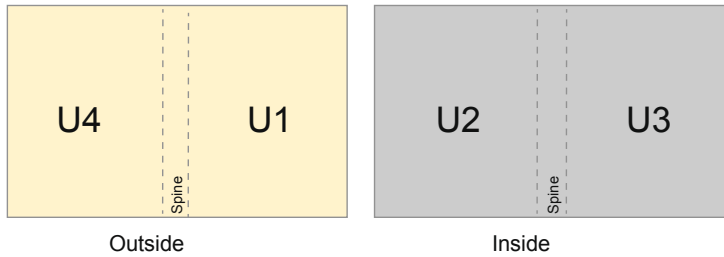

Adhesive Binding (short runs)

A4 • Portrait

Sequence of pages

cover

inner part

Create pages consecutively as individual pages.

finished product

- Data format (incl. 2.00 mm bleed): 21.40 x 30.10 cm

- Trimmed size (closed): 21.00 x 29.70 cm

- **Safety margin**
Maintaining 5 mm space between the text/information and the edge of the trimmed format prevents undesirable cuts.

Please note:

- Allow for trim allowance and safety margin according to instructions.
- Arrange background graphics, images or graphics up to the edge of the data format.
- Tolerances may occur during production due to cutting, punching and folding processes.
- This sketch is not drawn to scale.
- Printing data: Instructions and templates can be found under the menu item "Printing data" at www.onlineprinters.com.