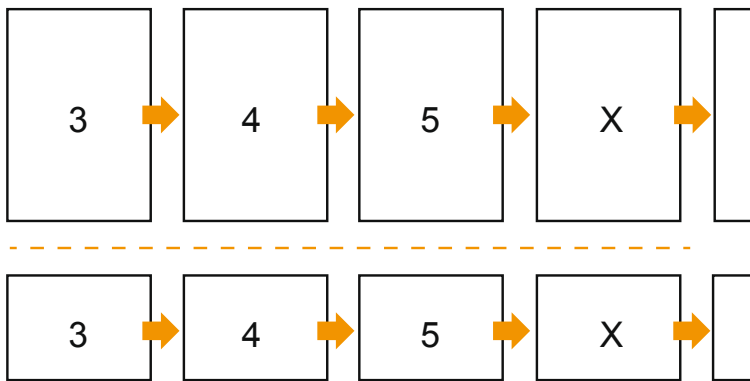

Adhesive Binding (short runs)

A4 • Portrait

Sequence of pages

cover

inner part

Create pages consecutively as individual pages.

finished product

- Data format (incl. 2.00 mm bleed): 21.40 x 30.10 cm

- Trimmed size (closed): 21.00 x 29.70 cm

- **Safety margin**
Maintaining 5 mm space between the text/information and the edge of the trimmed format prevents undesirable cuts.

Please note:

- Allow for trim allowance and safety margin according to instructions.
- Arrange background graphics, images or graphics up to the edge of the data format.
- Tolerances may occur during production due to cutting, punching and folding processes.
- This sketch is not drawn to scale.
- Printing data: Instructions and templates can be found under the menu item "Printing data" at www.onlineprinters.com.