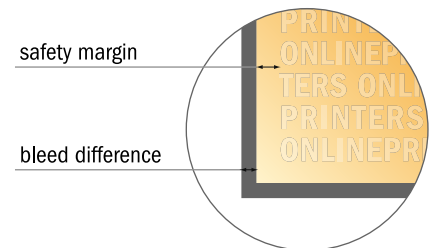

XXL Roller Banner

200.0 x 300.0 cm

- Data format (incl. 10.00 mm bleed): 202.00 x 327.00 cm

- Visible area: 200.00 x 300.00 cm

- Printable area: 200.00 x 325.00 cm

- **Safety margin**
Maintaining 4 mm space between the text/information and the edge of the trimmed format prevents undesirable cuts.

Please note:

- Allow for trim allowance and safety margin according to instructions.
- Arrange background graphics, images or graphics up to the edge of the data format.
- Tolerances may occur during production due to cutting, punching and folding processes.
- This sketch is not drawn to scale.
- Printing data: Instructions and templates can be found under the menu item "Printing data" at www.onlineprinters.com.