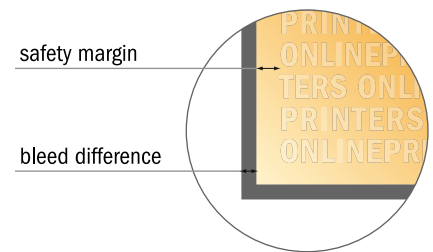

Menus

A4 • Portrait

- Data format (incl. 2.00 mm bleed): 21.40 x 30.10 cm
- Trimmed size: 21.00 x 29.70 cm
- **Safety margin**
Maintaining 5.00 mm space between the text/information and the edge of the trimmed format prevents undesirable cuts.

Please note:

- Allow for trim allowance and safety margin according to instructions.
- Arrange background graphics, images or graphics up to the edge of the data format.
- Tolerances may occur during production due to cutting, punching and folding processes.
- This sketch is not drawn to scale.
- Printing data: Instructions and templates can be found under the menu item "Printing data" at www.onlineprinters.com.