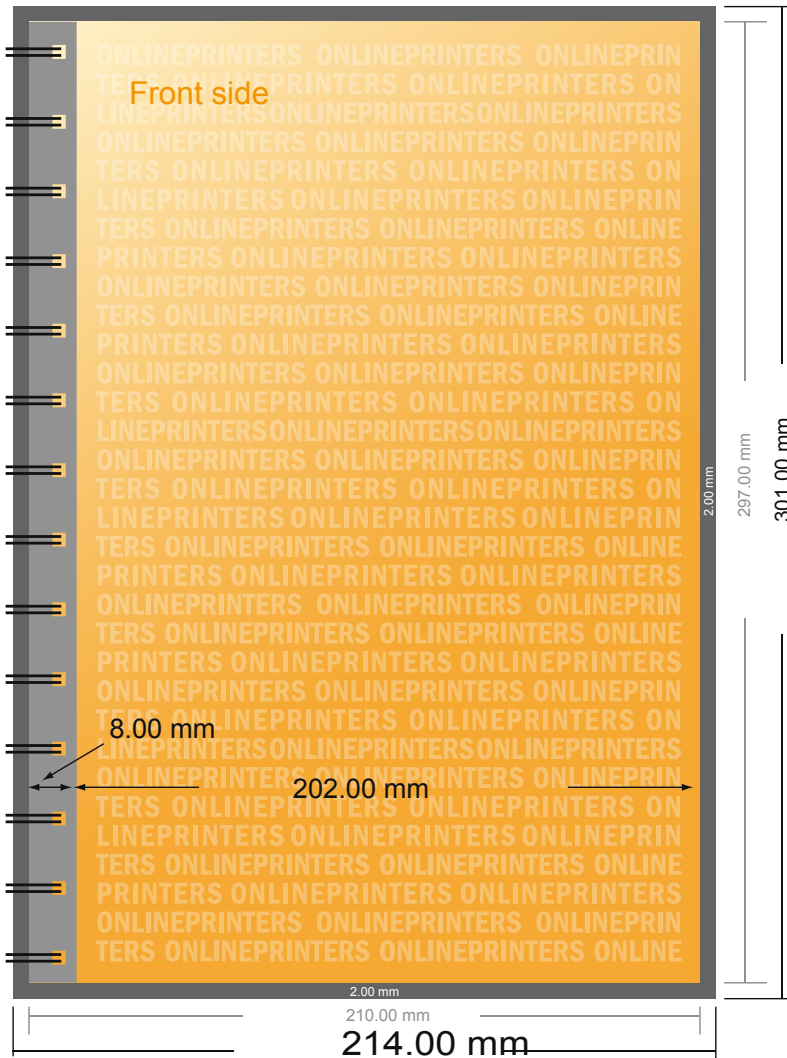

Menus

A4 • Portrait

- Data format (incl. 2.00 mm bleed): 21.40 x 30.10 cm
- Trimmed size: 21.00 x 29.70 cm
- **Safety margin**
Maintaining 5.00 mm space between the text/information and the edge of the trimmed format prevents undesirable cuts.

Please note:

- Allow for trim allowance and safety margin according to instructions.
- Arrange background graphics, images or graphics up to the edge of the data format.
- Tolerances may occur during production due to cutting, punching and folding processes.
- This sketch is not drawn to scale.
- Printing data: Instructions and templates can be found under the menu item "Printing data" at www.onlineprinters.com.