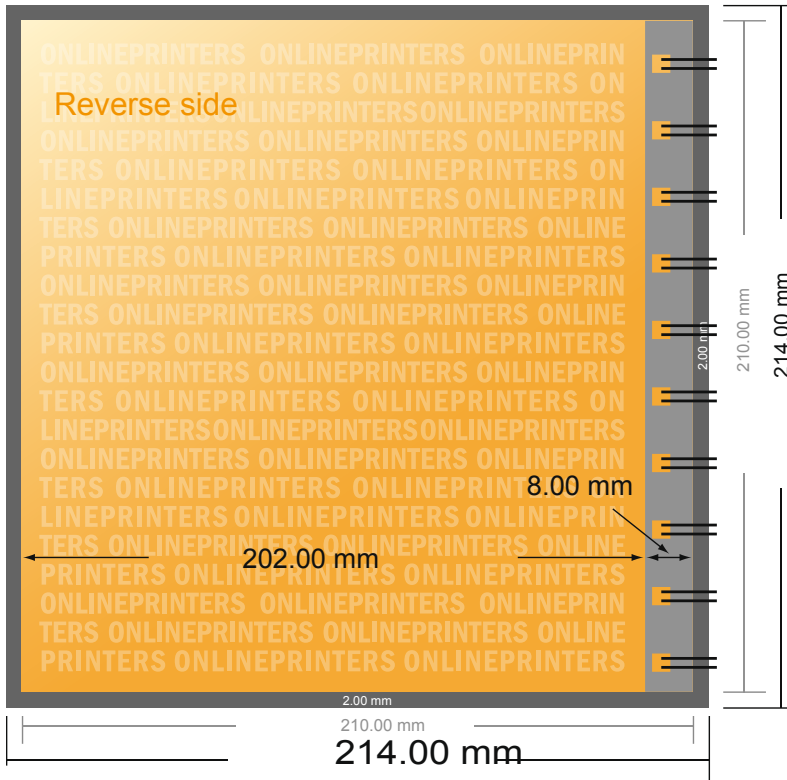

Menus

A4-Square

- Data format (incl. 2.00 mm bleed): 21.40 x 21.40 cm

- Trimmed size: 21.00 x 21.00 cm

- **Safety margin**
Maintaining 4 mm space between the text/information and the edge of the trimmed format prevents undesirable cuts.

Please note:

- Allow for trim allowance and safety margin according to instructions.
- Arrange background graphics, images or graphics up to the edge of the data format.
- Tolerances may occur during production due to cutting, punching and folding processes.
- This sketch is not drawn to scale.
- Printing data: Instructions and templates can be found under the menu item "Printing data" at www.onlineprinters.com.