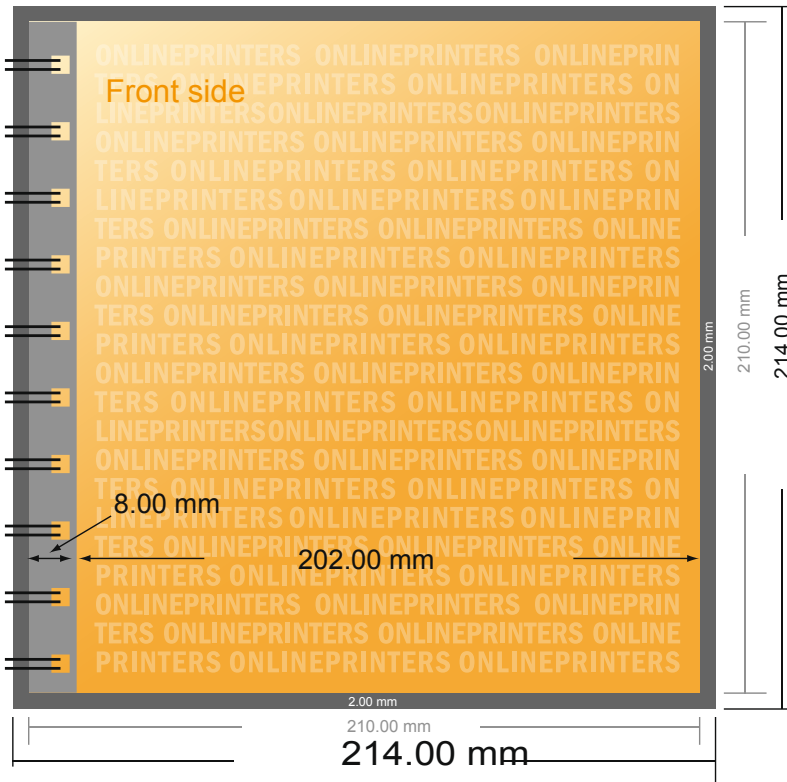

Menus

A4-Square

- Data format (incl. 2.00 mm bleed): 21.40 x 21.40 cm

- Trimmed size: 21.00 x 21.00 cm

- **Safety margin**
Maintaining 4 mm space between the text/information and the edge of the trimmed format prevents undesirable cuts.

Please note:

- Allow for trim allowance and safety margin according to instructions.
- Arrange background graphics, images or graphics up to the edge of the data format.
- Tolerances may occur during production due to cutting, punching and folding processes.
- This sketch is not drawn to scale.
- Printing data: Instructions and templates can be found under the menu item "Printing data" at www.onlineprinters.com.