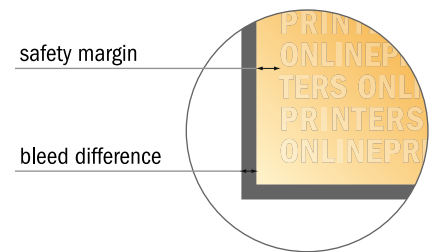

Please note:

- Allow for trim allowance and safety margin according to instructions.
- Arrange background graphics, images or graphics up to the edge of the data format.
- Tolerances may occur during production due to cutting, punching and folding processes.
- This sketch is not drawn to scale.
- Printing data: Instructions and templates can be found under the menu item "Printing data" at www.onlineprinters.com.

Menus

A4-Square

- Data format (incl. 2.00 mm bleed): 21.40 x 21.40 cm

- Trimmed size: 21.00 x 21.00 cm

- **Safety margin**
Maintaining 4 mm space between the text/information and the edge of the trimmed format prevents undesirable cuts.