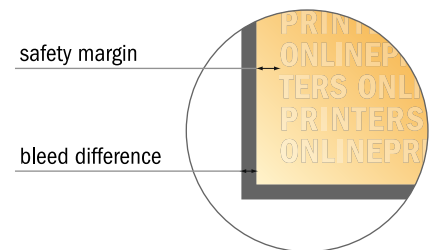

Please note:

- Allow for trim allowance and safety margin according to instructions.
- Arrange background graphics, images or graphics up to the edge of the data format.
- Tolerances may occur during production due to cutting, punching and folding processes.
- This sketch is not drawn to scale.
- Printing data: Instructions and templates can be found under the menu item "Printing data" at www.onlineprinters.com.

Menus

A6 • Portrait

- Data format (incl. 2.00 mm bleed): 10.90 x 15.20 cm

- Trimmed size: 10.50 x 14.80 cm

- **Safety margin**
Maintaining 4 mm space between the text/information and the edge of the trimmed format prevents undesirable cuts.