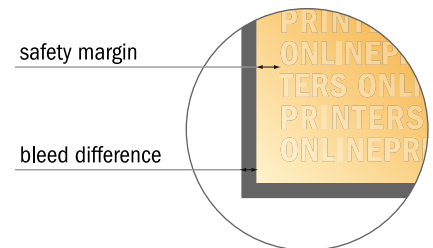

Beer Mat

round, 10.3 cm diameter

- Data format (incl. 2.00 mm bleed): 10.70 x 10.70 cm
- Trimmed size: 10.30 x 10.30 cm
- Front side and reverse side dimensions are identical.
- **Safety margin**
Maintaining 4 mm space between the text/information and the edge of the trimmed format prevents undesirable cuts.

Please note:

- Allow for trim allowance and safety margin according to instructions.
- Arrange background graphics, images or graphics up to the edge of the data format.
- Tolerances may occur during production due to cutting, punching and folding processes.
- This sketch is not drawn to scale.
- Printing data: Instructions and templates can be found under the menu item "Printing data" at www.onlineprinters.com.