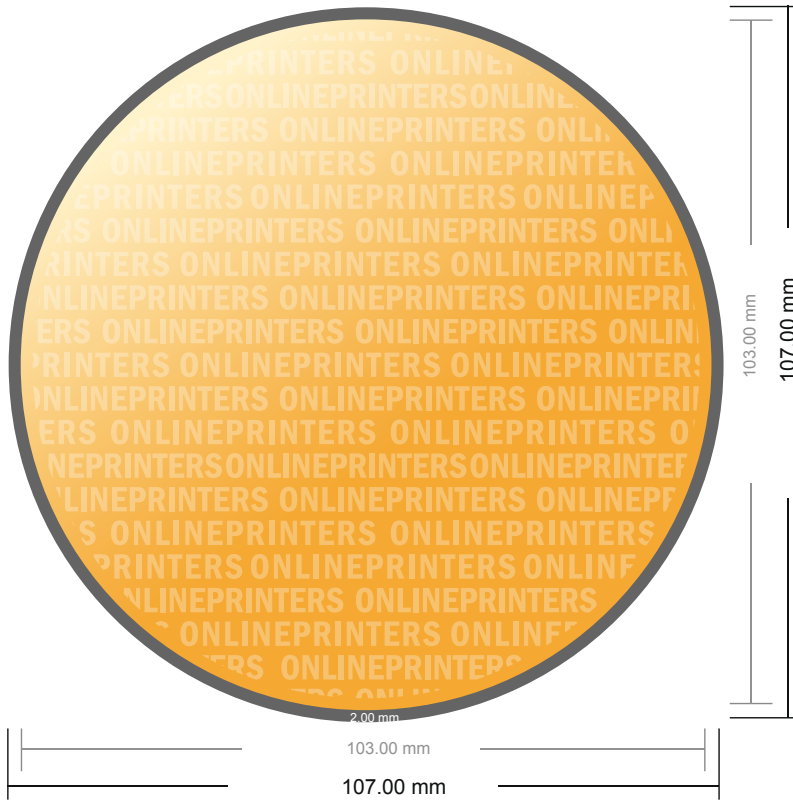

Beer Mat

round, 10.3 cm diameter

- Data format (incl. 2.00 mm bleed): 10.70 x 10.70 cm
- Trimmed size: 10.30 x 10.30 cm
- Front side and reverse side dimensions are identical.
- **Safety margin**
Maintaining 4 mm space between the text/information and the edge of the trimmed format prevents undesirable cuts.

Please note:

- Allow for trim allowance and safety margin according to instructions.
- Arrange background graphics, images or graphics up to the edge of the data format.
- Tolerances may occur during production due to cutting, punching and folding processes.
- This sketch is not drawn to scale.
- Printing data: Instructions and templates can be found under the menu item "Printing data" at www.onlineprinters.com.