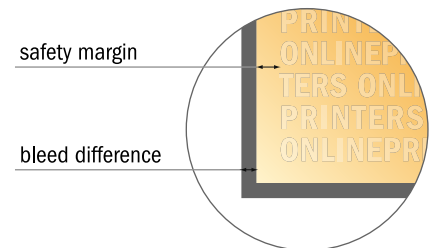

Postcards

Oval

- Data format (incl. 2.00 mm bleed): 9.90 x 14.90 cm
- Trimmed size: 9.50 x 14.50 cm
- Front side and reverse side dimensions are identical.
- **Safety margin**
Maintaining 4 mm space between the text/information and the edge of the trimmed format prevents undesirable cuts.

Please note:

- Allow for trim allowance and safety margin according to instructions.
- Arrange background graphics, images or graphics up to the edge of the data format.
- Tolerances may occur during production due to cutting, punching and folding processes.
- This sketch is not drawn to scale.
- Printing data: Instructions and templates can be found under the menu item "Printing data" at www.onlineprinters.com.