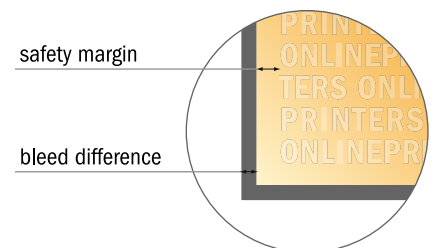

## Postcards

round, 21.0 cm diameter

- Data format (incl. 2.00 mm bleed): 21.40 x 21.40 cm
- Trimmed size: 21.00 x 21.00 cm
- Front side and reverse side dimensions are identical.
- **Safety margin**  
Maintaining 4 mm space between the text/information and the edge of the trimmed format prevents undesirable cuts.

### Please note:

- Allow for trim allowance and safety margin according to instructions.
- Arrange background graphics, images or graphics up to the edge of the data format.
- Tolerances may occur during production due to cutting, punching and folding processes.
- This sketch is not drawn to scale.
- Printing data: Instructions and templates can be found under the menu item "Printing data" at [www.onlineprinters.com](http://www.onlineprinters.com).