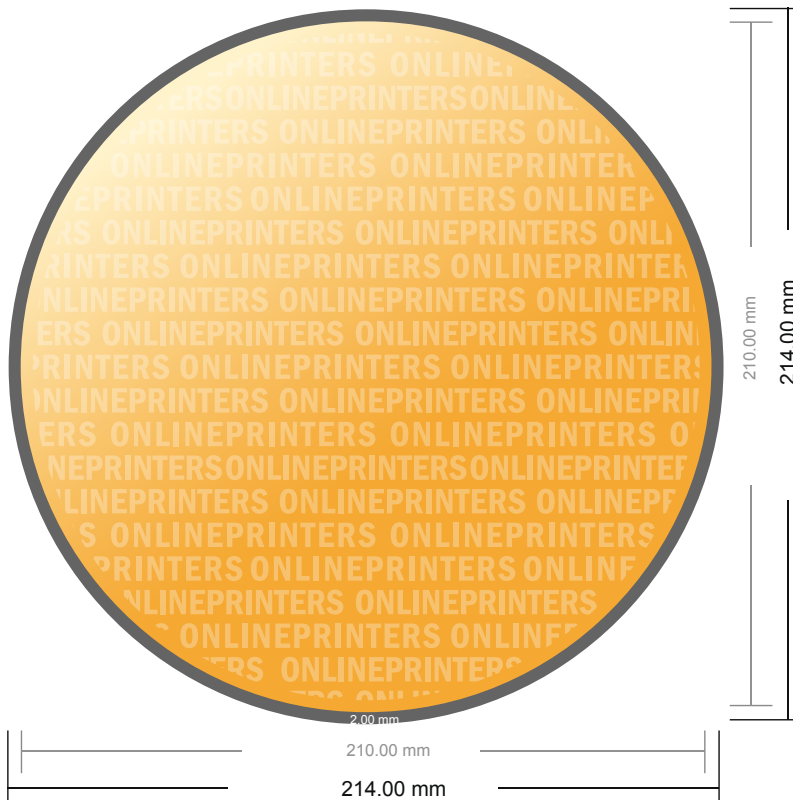

## Postcards

round, 21.0 cm diameter

- Data format (incl. 2.00 mm bleed): 21.40 x 21.40 cm
- Trimmed size: 21.00 x 21.00 cm
- Front side and reverse side dimensions are identical.
- **Safety margin**  
Maintaining 4 mm space between the text/information and the edge of the trimmed format prevents undesirable cuts.

### Please note:

- Allow for trim allowance and safety margin according to instructions.
- Arrange background graphics, images or graphics up to the edge of the data format.
- Tolerances may occur during production due to cutting, punching and folding processes.
- This sketch is not drawn to scale.
- Printing data: Instructions and templates can be found under the menu item "Printing data" at [www.onlineprinters.com](http://www.onlineprinters.com).