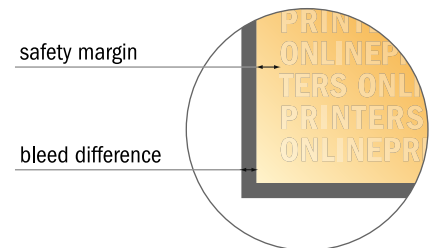

Postcards

A4-Square

- Data format (incl. 2.00 mm bleed): 21.40 x 21.40 cm
- Trimmed size: 21.00 x 21.00 cm
- Front side and reverse side dimensions are identical.
- **Safety margin**
Maintaining 4 mm space between the text/information and the edge of the trimmed format prevents undesirable cuts.

Please note:

- Allow for trim allowance and safety margin according to instructions.
- Arrange background graphics, images or graphics up to the edge of the data format.
- Tolerances may occur during production due to cutting, punching and folding processes.
- This sketch is not drawn to scale.
- Printing data: Instructions and templates can be found under the menu item "Printing data" at www.onlineprinters.com.