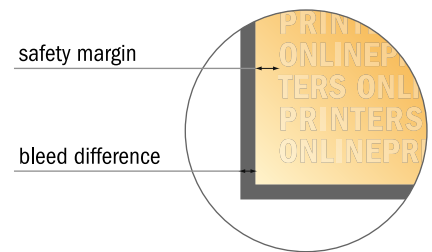

Corrugated Plastic Sheets

DIN-A1

- Data format
(incl. 2.00 mm bleed):
59.80 x 84.50 cm
- Trimmed size:
59.40 x 84.10 cm
- **Safety margin**
Maintaining 4 mm space between the text/information and the edge of the trimmed format prevents undesirable cuts.

Please note:

- Allow for trim allowance and safety margin according to instructions.
- Arrange background graphics, images or graphics up to the edge of the data format.
- Tolerances may occur during production due to cutting, punching and folding processes.
- This sketch is not drawn to scale.
- Printing data: Instructions and templates can be found under the menu item "Printing data" at www.onlineprinters.com.