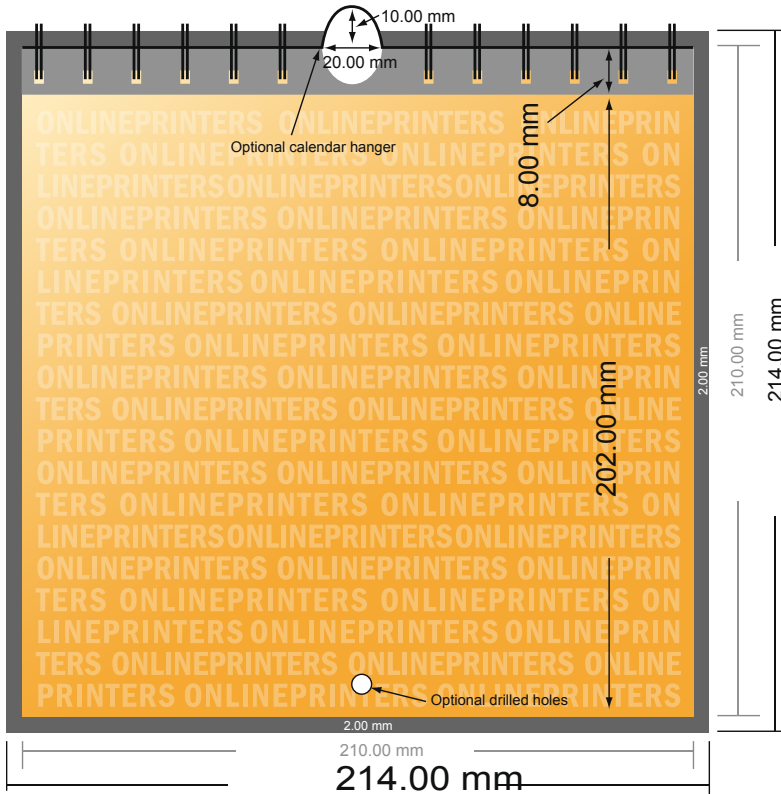

Wire-o Wall Calendars

A4-Square

- Data format (incl. 2.00 mm bleed): 21.40 x 21.40 cm
- Trimmed size: 21.00 x 21.00 cm
- Front side and reverse side dimensions are identical.
- **Safety margin**
Maintaining 4 mm space between the text/information and the edge of the trimmed format prevents undesirable cuts.

Please note:

- Allow for trim allowance and safety margin according to instructions.
- Arrange background graphics, images or graphics up to the edge of the data format.
- Tolerances may occur during production due to cutting, punching and folding processes.
- This sketch is not drawn to scale.
- Printing data: Instructions and templates can be found under the menu item "Printing data" at www.onlineprinters.com.