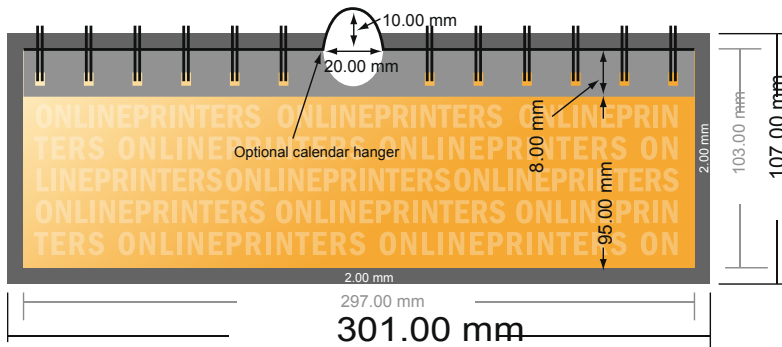

## Wire-o Wall Calendars

DIN-A4 Half • Landscape

- Data format (incl. 2.00 mm bleed): 30.10 x 10.70 cm

- Trimmed size: 29.70 x 10.30 cm

- **Safety margin**  
Maintaining 4 mm space between the text/information and the edge of the trimmed format prevents undesirable cuts.

### Please note:

- Allow for trim allowance and safety margin according to instructions.
- Arrange background graphics, images or graphics up to the edge of the data format.
- Tolerances may occur during production due to cutting, punching and folding processes.
- This sketch is not drawn to scale.
- Printing data: Instructions and templates can be found under the menu item "Printing data" at [www.onlineprinters.com](http://www.onlineprinters.com).